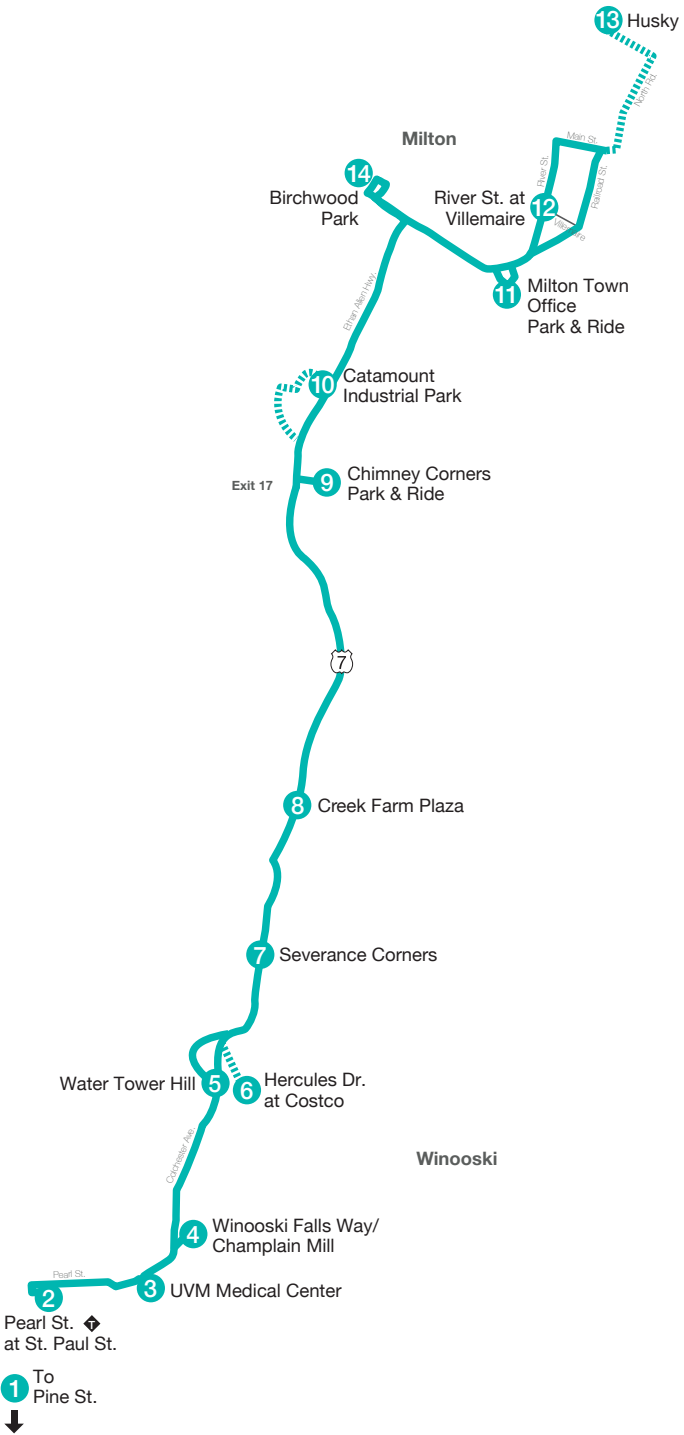

Milton Commuter

Operates Weekdays Only

56

MILTON TO BURLINGTON

	11	12	13	11	14	10	9	8	7	5	4	3	2	1
	Milton Town Office Park & Ride	River St. at Villemaire	Husky	Milton Town Office Park & Ride	Birchwood Park	Catamount Industrial Park	Chimney Corners Park & Ride	Creek Farm Plaza	Severance Corners	Water Tower Hill/ Albany College of Pharmacy	Winooski Falls / Champlain Mill	UVM Medical Center	Pearl St. at St. Paul St.	Pine St. at Lakeside Ave.
	P			P									T	
AM	—	6:25	R	6:35	6:45	R	6:54	7:01	7:07	7:11	R	7:25	7:35	R
	—	7:25	R	7:35	7:45	R	7:58	8:03	8:08	8:12	R	8:25	8:35	R
PM	—	12:57	R	1:07	1:12	R	1:20	1:28	1:35	1:40	R	R	2:00	—
	5:18	5:20	5:30	—	5:40	5:50	5:52	5:57	6:02	6:07	R	R	6:25	—
	6:10	6:12	—	—	6:20	—	6:22	6:28	6:32	6:36	R	R	6:50	—
	—	10:22	—	10:27	10:30	R	10:34	10:40	10:43	10:47	R	R	11:05	—

BURLINGTON TO MILTON

	1	2	3	4	5	7	8	9	14	11	12	13	11
	Pine St. at Locust St.	Pearl St. at St. Paul St.	UVM Medical Center	Winooski Falls / Champlain Mill	Water Tower Hill / Albany College of Pharmacy	Severance Corners	Creek Farm Plaza	Chimney Corners Park & Ride / Catamount Industrial Park	Birchwood Park	Milton Town Office Park & Ride	River St. at Villemaire	Husky	Milton Town Office Park & Ride
		T								P			P
AM	5:50	5:55	—	6:02	R	—	—	* R	R	—	6:25	R	6:35
	6:48	6:55	—	7:02	R	—	7:13	* R	R	—	7:25	R	7:35
PM	—	12:15	12:22	12:28	12:38	R	R	12:50	R	—	12:57	R	1:07
	4:05	4:20	4:30	4:37	4:50	R	R	*5:08	R	5:18	5:20	5:30	—
	5:05	5:20	5:30	5:37	5:45	R	R	*5:58	R	6:10	6:12	—	—
	—	**9:40	9:45	9:50	9:55	R	R	10:10	R	—	10:22	—	10:27

Transfer point. Please ask drivers for assistance.

On board request only.

Commuter parking available, please look for commuter parking signs.

**

This trip boards at spots #1-4 on the Cherry Street platform, based on arrival order.