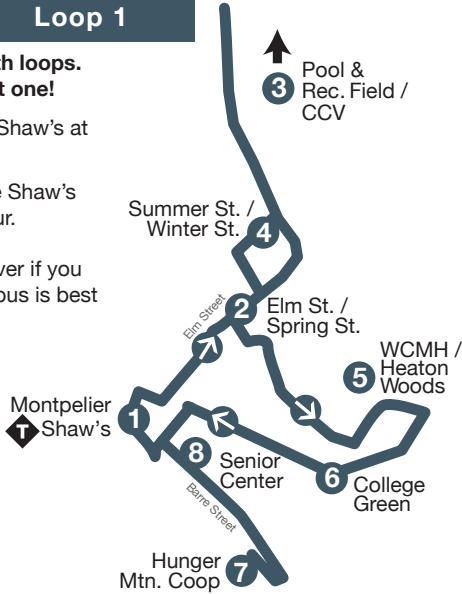

# Montpelier Circulator

**FREE!**

## Loop 1

**One bus runs both loops. Board the correct one!**

Stops 1 – 8 leave Shaw's at :50 past the hour.

Stops 9 – 12 leave Shaw's at :30 past the hour.

Please ask the driver if you are unsure which bus is best for you.

## Loop 2

This route offers on-board and same day call in deviation requests up to 1/2 mile. Request a drop-off from the driver or call 802-223-7287.

**R** Drop-off service by on-board request. For pick-up service Monday - Friday, call 802-223-7287. For Saturday pick-up service, inform the driver of return trip needs according to schedule.

**\*** Available Monday - Friday by request. Call 802-223-7287 for pick-up service.