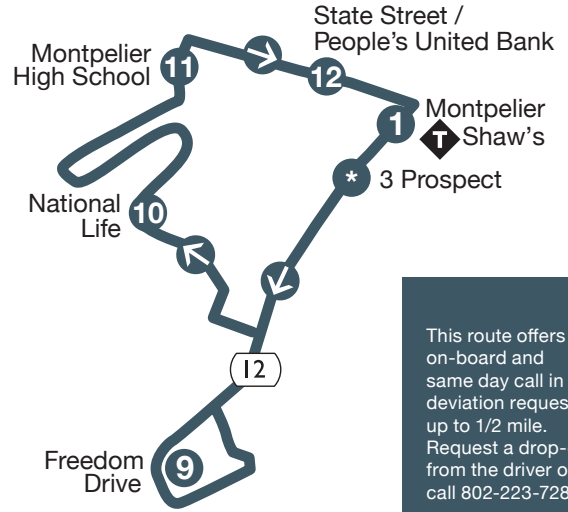

# Montpelier Circulator

**FREE!**

## Loop 1

**One bus runs both loops. Board the correct one!**

Stops 1 – 8 leave Shaw's at :50 past the hour.

Stops 9 – 12 leave Shaw's at :30 past the hour.

Please ask the driver if you are unsure which bus is best for you.

## Loop 2

This route offers on-board and same day call in deviation requests up to 1/2 mile. Request a drop-off from the driver or call 802-223-7287.

**R** Drop-off service by on-board request. For pick-up service Monday - Friday, call 802-223-7287. For Saturday pick-up service, inform the driver of return trip needs according to schedule.

**\*** Available Monday - Friday by request. Call 802-223-7287 for pick-up service.