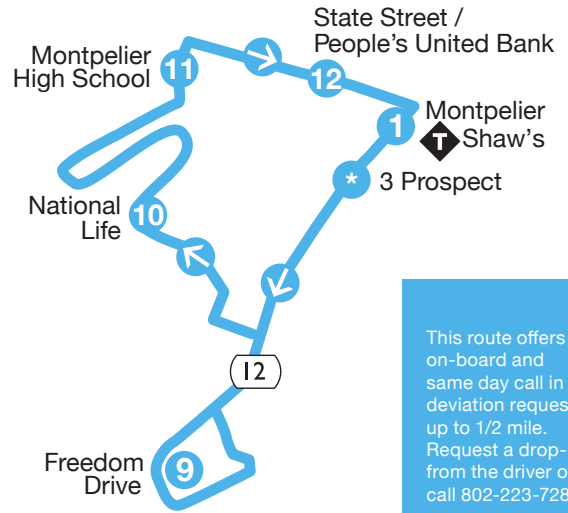

### Loop 1

One bus runs both loops.  
Board the correct one!

Stops 1 – 8 leave Shaw's at :50 past the hour.

Stops 9 – 12 leave Shaw's at :30 past the hour.

Please ask the driver if you are unsure which bus is best for you.

### Loop 2

This route offers on-board and same day call in deviation requests up to 1/2 mile. Request a drop-off from the driver or call 802-223-7287.

R Drop-off service by on-board request. For pick-up service Monday - Friday, call 802-223-7287. For Saturday pick-up service, inform the driver of return trip needs according to schedule.

\* Available Monday - Friday by request. Call 802-223-7287 for pick-up service.