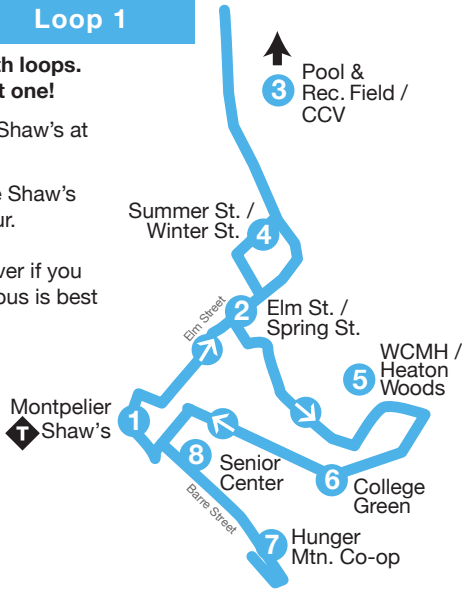

### Loop 1

One bus runs both loops.  
Board the correct one!

Stops 1 – 8 leave Shaw's at :50 past the hour.

Stops 9 – 12 leave Shaw's at :30 past the hour.

Please ask the driver if you are unsure which bus is best for you.

### Loop 2

This route offers on-board and same day call in deviation requests up to 1/2 mile. Request a drop-off from the driver or call 802-223-7287.

### Loop 2

	1	*	9	10	11	12	1
	Montpelier Shaw's	3 Prospect	Freedom Drive	National Life	Montpelier High School	State Street / People's United Bank	Montpelier Shaw's
	7:30	R	7:34	7:38	7:43	7:46	7:50
	8:30	R	8:34	8:38	8:43	8:46	8:50
	-	-	-	-	-	-	-
	-	-	-	-	-	-	-
AM	11:30	R	11:34	11:38	11:43	11:46	11:50
PM	12:30	R	12:34	12:38	12:43	12:46	12:50
	1:30	R	1:34	1:38	1:43	1:46	1:50
	2:30	R	2:34	2:38	2:43	2:46	2:50
	3:30	R	3:34	3:38	3:43	3:46	3:50
	4:30	R	4:34	4:38	4:43	4:46	4:50
	5:30	R	5:34	5:38	5:43	5:46	5:50

R Drop-off service by on-board request. For pick-up service Monday - Friday, call 802-223-7287. For Saturday pick-up service, inform the driver of return trip needs according to schedule.

\* Available Monday - Friday by request. Call 802-223-7287 for pick-up service.