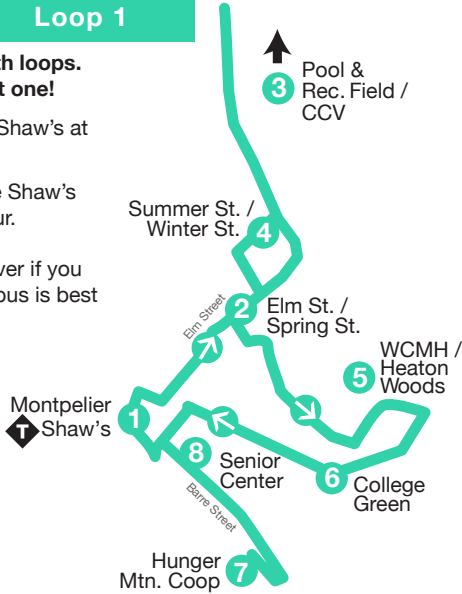

FREE!

Loop 1

One bus runs both loops.
Board the correct one!

Stops 1 – 8 leave Shaw's at :50 past the hour.

Stops 9 – 12 leave Shaw's at :30 past the hour.

Please ask the driver if you are unsure which bus is best for you.

Loop 2

This route offers on-board and same day call in deviation requests up to 1/2 mile. Request a drop-off from the driver or call 802-223-7287.

MONDAY – FRIDAY

Loop 1

	1	2	3	4	5	6	7	8	1
	Montpelier Shaw's	Elm St. / Spring St.	Pool & Rec. Field / CCV	Summer St. / Winter St.	WCMH / Heaton Woods	College Green	Hunger Mtn. Coop	Senior Center	Montpelier Shaw's
	6:50	6:53	6:58	7:03	7:07	7:10	7:17	7:27	7:30
	7:50	7:53	7:58	8:03	8:07	8:10	8:17	8:27	8:30
	8:50	8:53	8:58	9:03	9:07	9:10	9:17	9:27	9:30
	-	-	-	-	-	-	-	-	-
	10:50	10:53	10:58	11:03	11:07	11:10	11:17	11:27	11:30
AM	11:50	11:53	11:58	12:03	12:07	12:10	12:17	12:27	12:30
PM	12:50	12:53	12:58	1:03	1:07	1:10	1:17	1:27	1:30
	1:50	1:53	1:58	2:03	2:07	2:10	2:17	2:27	2:30
	2:50	2:53	2:58	3:03	3:07	3:10	3:17	3:27	3:30
	3:50	3:53	3:58	4:03	4:07	4:10	4:17	4:27	4:30
	4:50	4:53	4:58	5:03	5:07	5:10	5:17	5:27	5:30

MONDAY – FRIDAY

Loop 2

	1	*	9	10	11	12	1
	Montpelier Shaw's	3 Prospect	Freedom Drive	National Life	Montpelier High School	State Street / People's United Bank	Montpelier Shaw's
	7:30	R	7:34	7:38	7:43	7:46	7:50
	8:30	R	8:34	8:38	8:43	8:46	8:50
	-	-	-	-	-	-	-
	-	-	-	-	-	-	-
AM	11:30	R	11:34	11:38	11:43	11:46	11:50
PM	12:30	R	12:34	12:38	12:43	12:46	12:50
	1:30	R	1:34	1:38	1:43	1:46	1:50
	2:30	R	2:34	2:38	2:43	2:46	2:50
	3:30	R	3:34	3:38	3:43	3:46	3:50
	4:30	R	4:34	4:38	4:43	4:46	4:50
	5:30	R	5:34	5:38	5:43	5:46	5:50

R Drop-off service by on-board request. For pick-up service Monday - Friday, call 802-223-7287. For Saturday pick-up service, inform the driver of return trip needs according to schedule.

* Available Monday - Friday by request. Call 802-223-7287 for pick-up service.