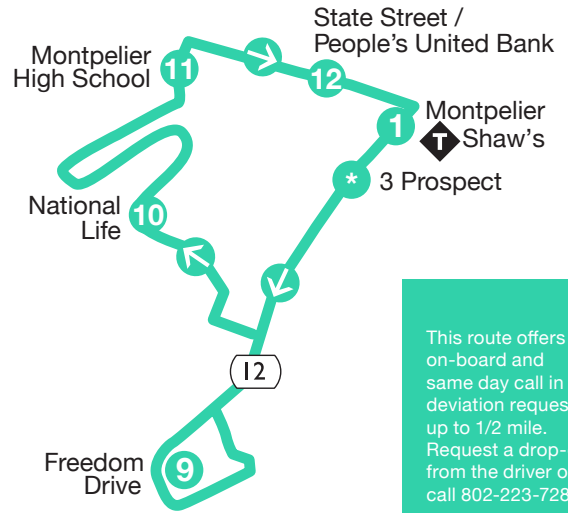

FREE!

Loop 1

One bus runs both loops.
Board the correct one!

Stops 1 – 8 leave Shaw's at :50 past the hour.

Stops 9 – 12 leave Shaw's at :30 past the hour.

Please ask the driver if you are unsure which bus is best for you.

Loop 2

This route offers on-board and same day call in deviation requests up to 1/2 mile. Request a drop-off from the driver or call 802-223-7287.

MONDAY – FRIDAY

Loop 1

	1	2	3	4	5	6	7	8	1
	Montpelier Shaw's	Elm St. / Spring St.	Pool & Rec. Field / CCV	Summer St. / Winter St.	WCMH / Heaton Woods	College Green	Hunger Mtn. Coop	Senior Center	Montpelier Shaw's
	6:50	6:53	6:58	7:03	7:07	7:10	7:17	7:27	7:30
	7:50	7:53	7:58	8:03	8:07	8:10	8:17	8:27	8:30
	8:50	8:53	8:58	9:03	9:07	9:10	9:17	9:27	9:30
	-	-	-	-	-	-	-	-	-
	10:50	10:53	10:58	11:03	11:07	11:10	11:17	11:27	11:30
AM	11:50	11:53	11:58	12:03	12:07	12:10	12:17	12:27	12:30
PM	12:50	12:53	12:58	1:03	1:07	1:10	1:17	1:27	1:30
	1:50	1:53	1:58	2:03	2:07	2:10	2:17	2:27	2:30
	2:50	2:53	2:58	3:03	3:07	3:10	3:17	3:27	3:30
	3:50	3:53	3:58	4:03	4:07	4:10	4:17	4:27	4:30
	4:50	4:53	4:58	5:03	5:07	5:10	5:17	5:27	5:30

MONDAY – FRIDAY

Loop 2

	1	*	9	10	11	12	1
	Montpelier Shaw's	3 Prospect	Freedom Drive	National Life	Montpelier High School	State Street / People's United Bank	Montpelier Shaw's
	7:30	R	7:34	7:38	7:43	7:46	7:50
	8:30	R	8:34	8:38	8:43	8:46	8:50
	-	-	-	-	-	-	-
	-	-	-	-	-	-	-
AM	11:30	R	11:34	11:38	11:43	11:46	11:50
PM	12:30	R	12:34	12:38	12:43	12:46	12:50
	1:30	R	1:34	1:38	1:43	1:46	1:50
	2:30	R	2:34	2:38	2:43	2:46	2:50
	3:30	R	3:34	3:38	3:43	3:46	3:50
	4:30	R	4:34	4:38	4:43	4:46	4:50
	5:30	R	5:34	5:38	5:43	5:46	5:50

R Drop-off service by on-board request. For pick-up service Monday - Friday, call 802-223-7287. For Saturday pick-up service, inform the driver of return trip needs according to schedule.

* Available Monday - Friday by request. Call 802-223-7287 for pick-up service.