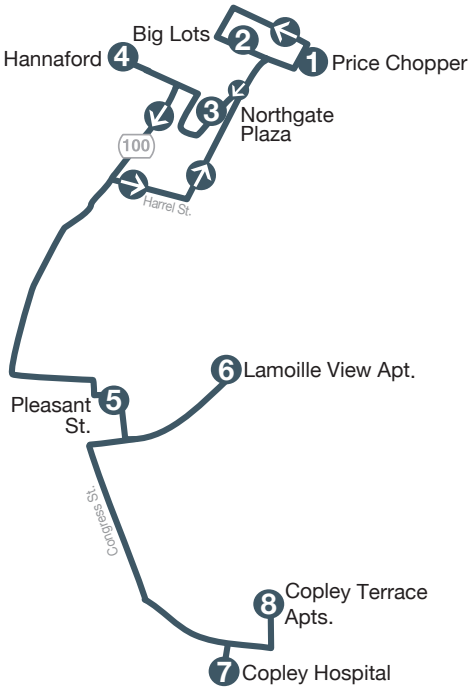

Morrisville Loop

102

Combine this route together with the Morrisville Shopping Shuttle for additional public transportation opportunities Monday through Friday.

MONDAY - FRIDAY

	Price Chopper 1	Big Lots 2	Northgate Plaza 3	Hannafor 4	Pleasant St. 5	Lamoille View Apt. 6	Copley Hospital 7	Copley Terrace Apts. 8	Pleasant St. 5	Price Chopper 1
	8:00	8:03	8:05	8:08	8:12	8:18	8:23	8:26	8:30	8:35
	8:35	8:38	8:40	8:43	8:47	8:53	8:58	9:01	9:05	9:10
	9:10	9:13	9:15	9:18	9:22	9:28	9:33	9:36	9:40	9:45
AM	9:45	9:48	9:50	9:53	9:57	10:03	10:08	10:11	10:15	10:20
PM	1:10	1:13	1:15	1:18	1:22	1:28	1:33	1:36	1:40	1:45
	1:45	1:48	1:50	1:53	1:57	2:03	2:08	2:11	2:15	2:20
	2:20	2:23	2:25	2:28	2:32	2:38	2:43	2:46	2:50	2:55

NOTE: This bus will deviate up to 3/4 mile upon request with a 24 hour notice. Please call 802-223-7287 to schedule a deviation.