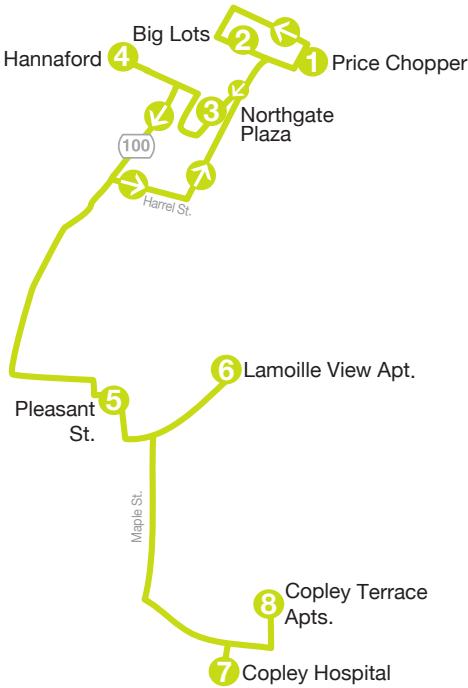

Morrisville Loop

102

Combine this route together with the Morrisville Shopping Shuttle for additional public transportation opportunities Monday through Friday.

MONDAY - FRIDAY

	Price Chopper 1	Big Lots 2	Northgate Plaza 3	Hannaford 4	Pleasant St. 5	Lamoille View Apt. 6	Copley Hospital 7	Copley Terrace Apts. 8	Pleasant St. 5	Price Chopper 1
	8:00	8:03	8:05	8:08	8:12	8:18	8:23	8:26	8:30	8:35
	8:35	8:38	8:40	8:43	8:47	8:53	8:58	9:01	9:05	9:10
	9:10	9:13	9:15	9:18	9:22	9:28	9:33	9:36	9:40	9:45
AM	9:45	9:48	9:50	9:53	9:57	10:03	10:08	10:11	10:15	10:20
PM	1:10	1:13	1:15	1:18	1:22	1:28	1:33	1:36	1:40	1:45
	1:45	1:48	1:50	1:53	1:57	2:03	2:08	2:11	2:15	2:20
	2:20	2:23	2:25	2:28	2:32	2:38	2:43	2:46	2:50	2:55

NOTE: This bus will deviate up to 3/4 mile upon request with a 24 hour notice. Please call 802-223-7287 to schedule a deviation.