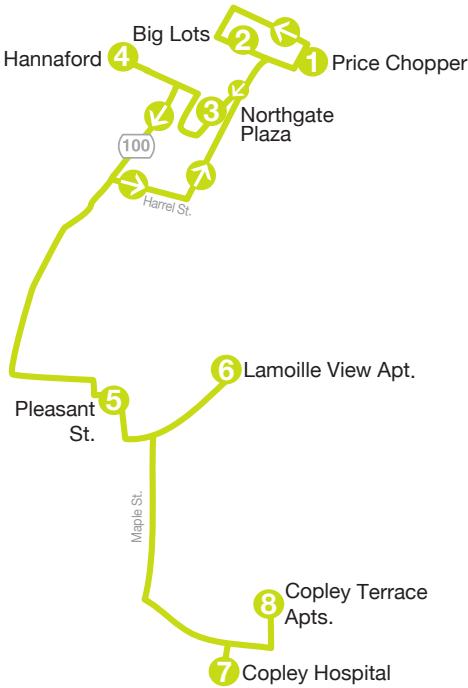

# Morrisville Loop

102

Combine this route together with the Morrisville Shopping Shuttle for additional public transportation opportunities Monday through Friday.

## MONDAY - FRIDAY

	Price Chopper 1	Big Lots 2	Northgate Plaza 3	Hannaford 4	Pleasant St. 5	Lamoille View Apt. 6	Copley Hospital 7	Copley Terrace Apts. 8	Pleasant St. 5	Price Chopper 1
	8:00	8:03	8:05	8:08	8:12	8:18	8:23	8:26	8:30	8:35
	8:35	8:38	8:40	8:43	8:47	8:53	8:58	9:01	9:05	9:10
	9:10	9:13	9:15	9:18	9:22	9:28	9:33	9:36	9:40	9:45
AM	9:45	9:48	9:50	9:53	9:57	10:03	10:08	10:11	10:15	10:20
PM	1:10	1:13	1:15	1:18	1:22	1:28	1:33	1:36	1:40	1:45
	1:45	1:48	1:50	1:53	1:57	2:03	2:08	2:11	2:15	2:20
	2:20	2:23	2:25	2:28	2:32	2:38	2:43	2:46	2:50	2:55

**NOTE:** This bus will deviate up to 3/4 mile upon request with a 24 hour notice. Please call 802-223-7287 to schedule a deviation.