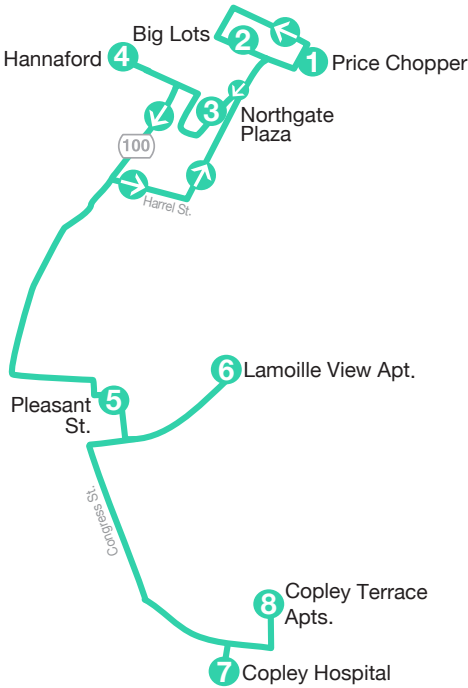

Morrisville Loop

102

Combine this route together with the Morrisville Shopping Shuttle for additional public transportation opportunities Monday through Friday.

MONDAY - FRIDAY

	Price Chopper 1	Big Lots 2	Northgate Plaza 3	Hannaford 4	Pleasant St. 5	Lamoille View Apt. 6	Copley Hospital 7	Copley Terrace Apts. 8	Pleasant St. 5	Price Chopper 1
	8:00	8:03	8:05	8:08	8:12	8:18	8:23	8:26	8:30	8:35
	8:35	8:38	8:40	8:43	8:47	8:53	8:58	9:01	9:05	9:10
	9:10	9:13	9:15	9:18	9:22	9:28	9:33	9:36	9:40	9:45
AM	9:45	9:48	9:50	9:53	9:57	10:03	10:08	10:11	10:15	10:20
PM	1:10	1:13	1:15	1:18	1:22	1:28	1:33	1:36	1:40	1:45
	1:45	1:48	1:50	1:53	1:57	2:03	2:08	2:11	2:15	2:20
	2:20	2:23	2:25	2:28	2:32	2:38	2:43	2:46	2:50	2:55

NOTE: This bus will deviate up to 3/4 mile upon request with a 24 hour notice. Please call 802-223-7287 to schedule a deviation.