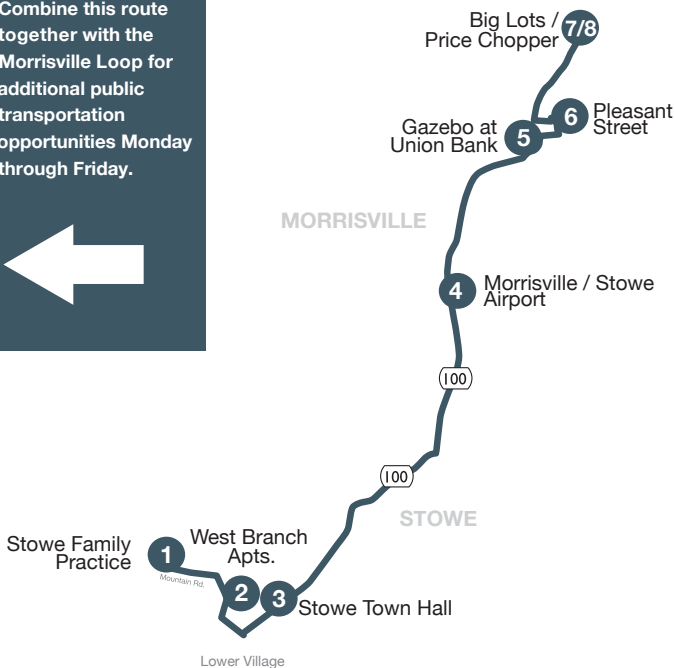

Morrisville Shopping Shuttle

103

Combine this route together with the Morrisville Loop for additional public transportation opportunities Monday through Friday.

MONDAY – FRIDAY NORTHBOUND TO MORRISVILLE

Stowe Family Practice	West Branch Apts.	Opp. Stowe Town Hall	Morrisville / Stowe Airport	Gazebo at Union Bank	Pleasant Street	Big Lots	Price Chopper	
1	2	3	4	5	6	7	8	
12:35	12:40	12:45	12:55	1:03	1:05	1:09	1:10	PM

MONDAY – FRIDAY SOUTHBOUND TO STOWE

Price Chopper	Big Lots	Pleasant Street	Gazebo at Union Bank	Morrisville / Stowe Airport	Stowe Town Hall	West Branch Apts.	Stowe Family Practice	
8	7	6	5	4	3	2	1	
10:20	10:21	10:25	10:28	10:33	10:43	10:45	10:50	AM
2:55	3:03	3:08	B3:10	3:20	3:30	3:40	R	PM

B Picks-up at Bishop Marshall at 3:15 PM, August 28 – June 13.