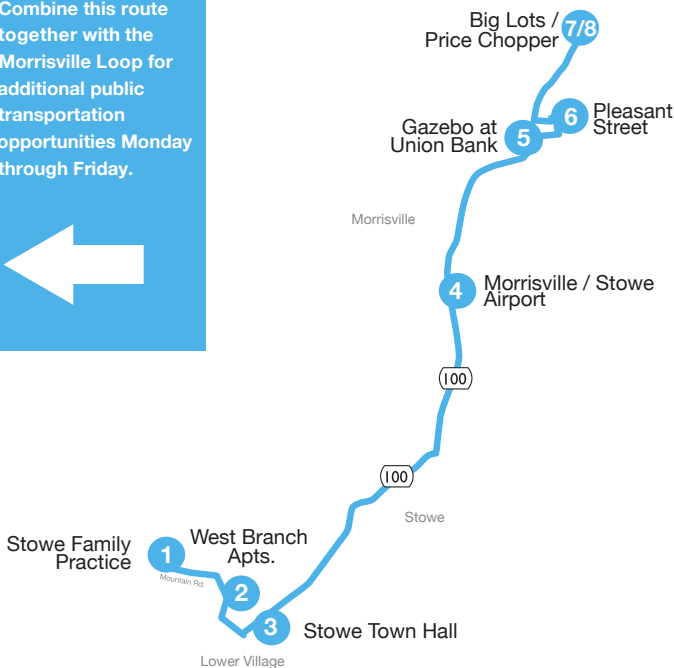

Morrisville Shopping Shuttle

103

Combine this route together with the Morrisville Loop for additional public transportation opportunities Monday through Friday.

MONDAY – FRIDAY NORTHBOUND TO MORRISVILLE

Stowe Family Practice	West Branch Apts.	Opposite Stowe Town Hall	Morrisville / Stowe Airport	Gazebo at Union Bank	Pleasant Street	Big Lots	Price Chopper	
1	2	3	4	5	6	7	8	
12:35	12:40	12:45	12:55	1:03	1:05	1:09	1:10	PM

MONDAY – FRIDAY SOUTHBOUND TO STOWE

Price Chopper	Big Lots	Pleasant Street	Gazebo at Union Bank	Morrisville / Stowe Airport	Stowe Town Hall	West Branch Apts.	Stowe Family Practice	
8	7	6	5	4	3	2	1	
10:20	10:21	10:25	10:28	10:33	10:43	10:45	10:50	AM
2:55	3:03	3:08	B3:10	3:20	3:30	3:40	3:45	PM

B Picks up at Bishop Marshall at 3:15 PM, August 29 – June 15.