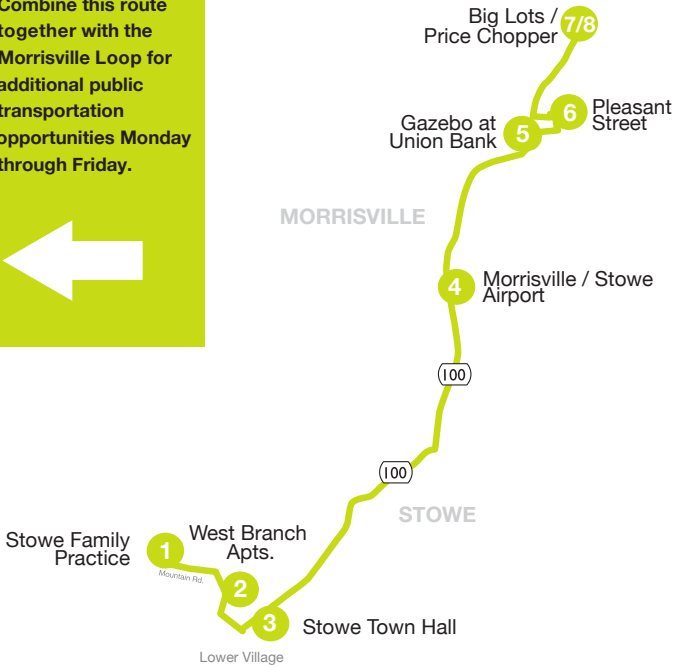

Morrisville Shopping Shuttle

103

Combine this route together with the Morrisville Loop for additional public transportation opportunities Monday through Friday.

MONDAY – FRIDAY NORTHBOUND TO MORRISVILLE

Stowe Family Practice	West Branch Apts.	Opposite Stowe Town Hall	Morrisville / Stowe Airport	Gazebo at Union Bank	Pleasant Street	Big Lots	Price Chopper	
1	2	3	4	5	6	7	8	
12:35	12:40	12:45	12:55	1:03	1:05	1:09	1:10	PM

MONDAY – FRIDAY SOUTHBOUND TO STOWE

Price Chopper	Big Lots	Pleasant Street	Gazebo at Union Bank	Morrisville / Stowe Airport	Stowe Town Hall	West Branch Apts.	Stowe Family Practice	
8	7	6	5	4	3	2	1	
10:20	10:21	10:25	10:28	10:33	10:43	10:45	10:50	AM
2:55	3:03	3:08	B3:10	3:20	3:30	3:40	3:45	PM

B Picks-up at Bishop Marshall at 3:15 PM, August 28 – June 15.