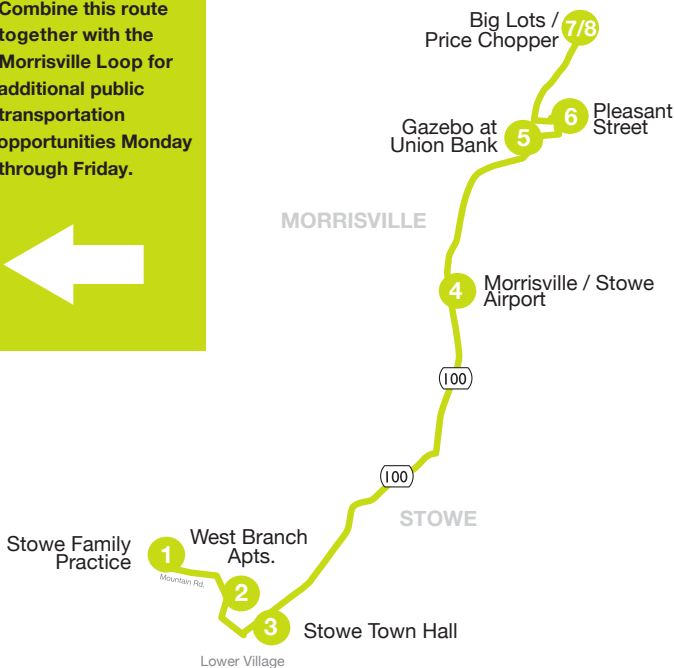

Morrisville Shopping Shuttle

103

Combine this route together with the Morrisville Loop for additional public transportation opportunities Monday through Friday.

MONDAY – FRIDAY NORTHBOUND TO MORRISVILLE

Stowe Family Practice	West Branch Apts.	Opposite Stowe Town Hall	Morrisville / Stowe Airport	Gazebo at Union Bank	Pleasant Street	Big Lots	Price Chopper	
1	2	3	4	5	6	7	8	
12:35	12:40	12:45	12:55	1:03	1:05	1:09	1:10	PM

MONDAY – FRIDAY SOUTHBOUND TO STOWE

Price Chopper	Big Lots	Pleasant Street	Gazebo at Union Bank	Morrisville / Stowe Airport	Stowe Town Hall	West Branch Apts.	Stowe Family Practice	
8	7	6	5	4	3	2	1	
10:20	10:21	10:25	10:28	10:33	10:43	10:45	10:50	AM
2:55	3:03	3:08	B3:10	3:20	3:30	3:40	3:45	PM

B Picks-up at Bishop Marshall at 3:15 PM, August 28 – June 15.