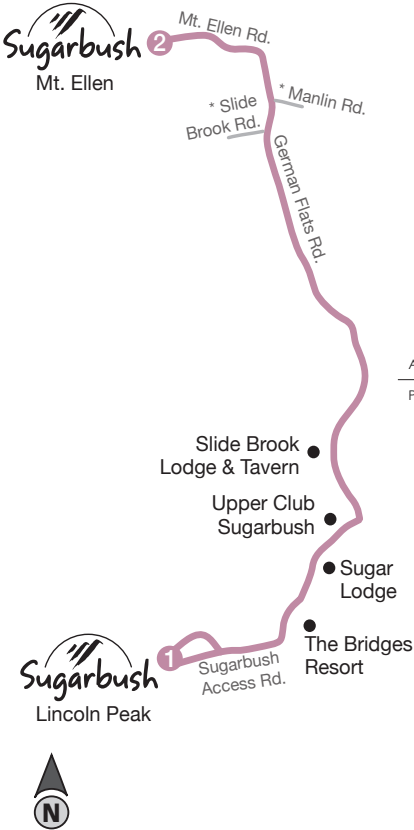

Mount Ellen

122

DATES OF OPERATION:

- Daily Service: December 22, 2017 thru April 1, 2018

Connecting Sugarbush Mt. Ellen with Sugarbush Lincoln Peak, this route operates every 30 minutes.

You may also request a pickup by flagging down the bus — drivers will stop to pick you up where safe driving conditions permit.

	Sugarbush Lincoln Peak	Sugarbush Mt. Ellen	Sugarbush Lincoln Peak
	1	2	1
	8:00	8:15	8:30
	8:30	8:45	9:00
	9:00	9:15	9:30
	9:30	9:45	10:00
	10:00	10:15	10:30
	10:30	10:45	11:00
	11:00	11:15	11:30
AM	11:30	11:45	12:00
PM	12:00	12:15	12:30
	12:30	12:45	1:00
	1:00	1:15	1:30
	1:30	1:45	2:00
	2:00	2:15	2:30
	2:30	2:45	3:00
	3:00	3:15	3:30
	3:30	3:45	4:00
	4:00	4:15	4:30
	4:30	4:45	5:00

* The bus will stop at Slide Brook Rd. after the Sugarbush Mt. Ellen stop and at Manlin Rd. prior to Sugarbush Mt. Ellen.