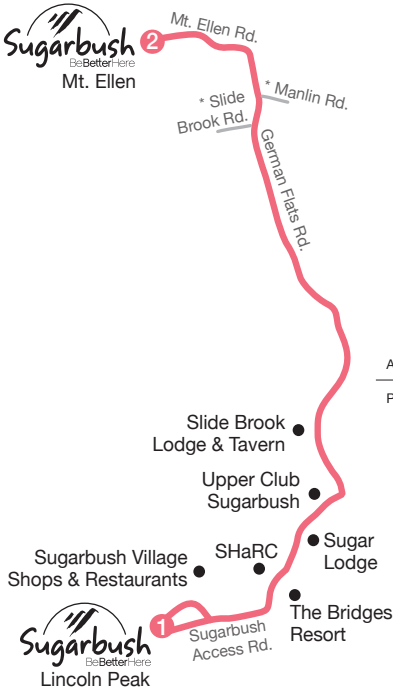

Mount Ellen

122

DATES OF OPERATION:

- Daily Service: December 17, 2016 thru April 2, 2017

Connecting Sugarbush Mt. Ellen with Sugarbush Lincoln Peak, this route operates every 30 minutes.

You may also request a pickup by flagging down the bus — drivers will stop to pick you up where safe driving conditions permit.

This bus is FREE

	Sugarbush Lincoln Peak	Sugarbush Mt. Ellen	Sugarbush Lincoln Peak
	1	2	1
	8:00	8:15	8:30
	8:30	8:45	9:00
	9:00	9:15	9:30
	9:30	9:45	10:00
	10:00	10:15	10:30
	10:30	10:45	11:00
	11:00	11:15	11:30
AM	11:30	11:45	12:00
PM	12:00	12:15	12:30
	12:30	12:45	1:00
	1:00	1:15	1:30
	1:30	1:45	2:00
	2:00	2:15	2:30
	2:30	2:45	3:00
	3:00	3:15	3:30
	3:30	3:45	4:00
	4:00	4:15	4:30
	4:30	4:45	5:00

* The bus will stop at Slide Brook Rd. after the Sugarbush Mt. Ellen stop and at Manlin Rd. prior to Sugarbush Mt. Ellen.