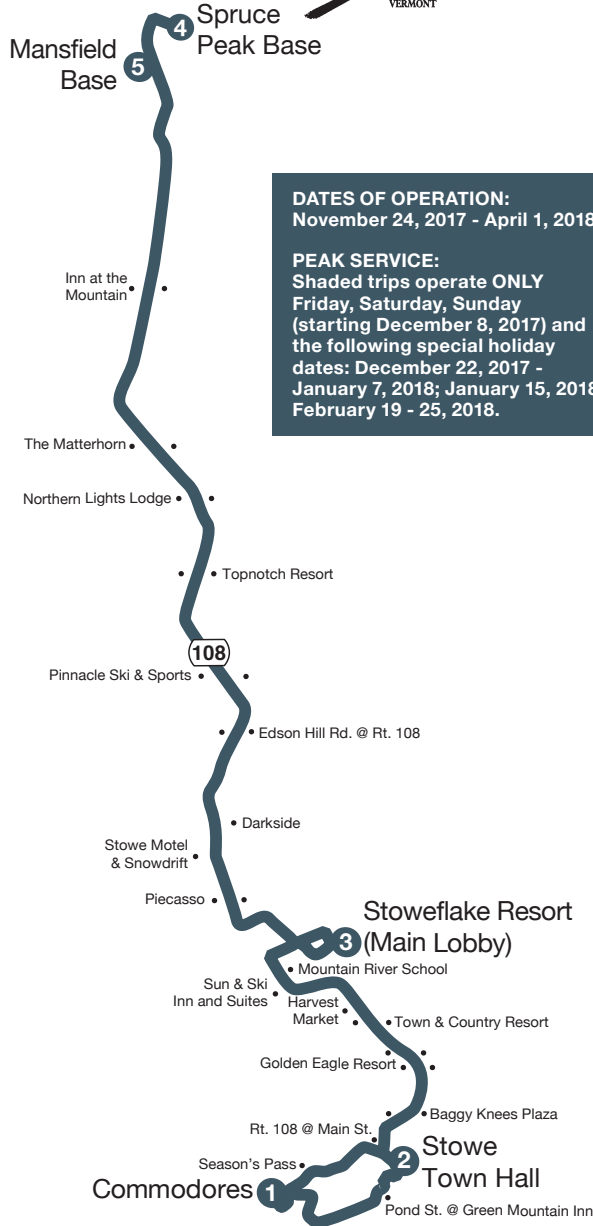

Mountain Road Shuttle (Seasonal)

OPERATES MONDAY - SUNDAY
(Please see Peak Service Days note below.)

108

DATES OF OPERATION:
November 24, 2017 - April 1, 2018

PEAK SERVICE:
Shaded trips operate ONLY
Friday, Saturday, Sunday
(starting December 8, 2017) and
the following special holiday
dates: December 22, 2017 -
January 7, 2018; January 15, 2018;
February 19 - 25, 2018.

Shaded trips operate on Peak Service Days ONLY:
Friday - Sunday (starting December 8, 2017); December 22, 2017 -
January 7, 2018; January 15, 2018; February 19 - 25, 2018.

Transfers available to / from Route 100 Commuter at or across from Stowe Town Hall.