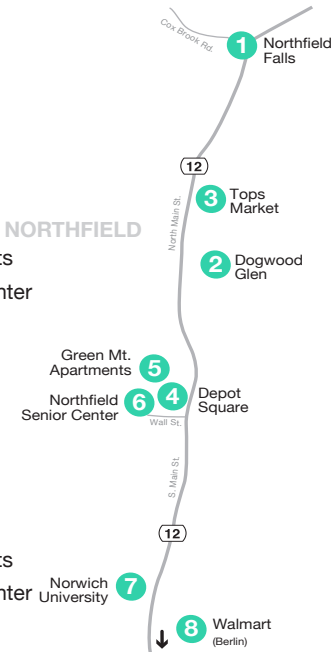

Northfield Community Shuttle

87

FREE!

Includes Service to Walmart and Berlin Mall!

WEDNESDAYS ONLY

Pick-up		Location
8:45	1	Northfield Falls
8:50	2	Dogwood Glen
	D	<i>Deviation Requests</i>
	R	3 Tops Market
8:55	4	Depot Square
8:57	5	Green Mt. Apartments
9:00	6	Northfield Senior Center
9:05	7	Norwich University
9:30	8	Walmart Arrival
10:45	8	Walmart Departure
11:05	7	Norwich University
	D	<i>Deviation Requests</i>
	R	3 Tops Market
11:10	4	Depot Square
11:12	5	Green Mt. Apartments
11:15	6	Northfield Senior Center
	R	2 Dogwood Glen
	R	1 Northfield Falls

- R** Drop-off service by on-board request. For return pick-up service, please inform the driver of return trip needs according to schedule. For pick-up service, call 802-223-7287 Monday - Friday 7:30 AM - 4:30 PM.
- D** Deviated service is available to individual homes, local businesses and any other location within the Northfield area. To request a route deviation please call 802-223-7287.