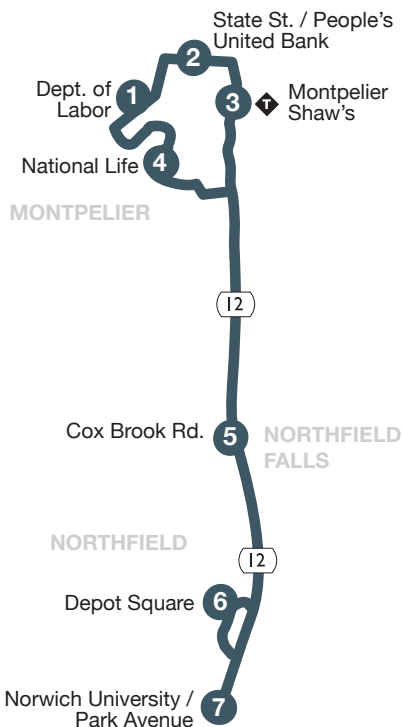

# Northfield Commuter

93

## MONDAY - FRIDAY

	1 Dept. of Labor	2 State St. / People's United Bank	3 Montpelier Shaw's	4 National Life	5 Cox Brook Rd. (Northfield Falls)	6 Depot Square	7 Norwich University / Park Avenue	6 Depot Square	5 Opp. Cox Brook Rd. (Northfield Falls)	4 National Life	2 State St. / People's United Bank	3 Montpelier Shaw's	1 Dept. of Labor
AM	6:20	6:25	6:30	-	6:45	-	6:55	7:00	7:05	7:18	7:22	7:30	-
PM	-	7:22	7:30	12:15	12:30	12:35	12:40	-	12:50	R	1:05	1:10	-
	-	4:30	4:35	4:40	4:55	5:00	5:05	-	5:15	R	5:30	5:35	-
	-	5:30	5:35	5:40	5:55	6:00	6:05	-	6:15	-	6:30	6:35	R

**R** Drop-off service by on-board request. For pick-up service, call 802-223-7287 Monday - Friday 7:30 AM - 4:30 PM.