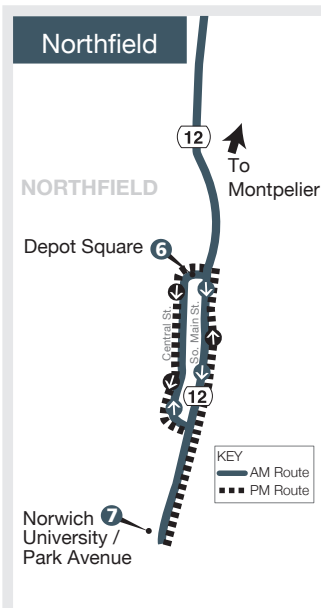

# Northfield Commuter

93

## MONDAY - FRIDAY

	1 Dept. of Labor	2 State St. / People's United Bank	3 Montpelier Shaw's	4 National Life	5 Cox Brook Rd. (Northfield Falls)	6 Depot Square	7 Norwich University / Park Avenue	6 Depot Square	5 Opp. Cox Brook Rd. (Northfield Falls)	4 National Life	2 State St. / People's United Bank	3 Montpelier Shaw's	1 Dept. of Labor
AM	6:20	6:25	6:30	-	6:45	-	6:55	7:00	7:05	7:18	7:22	7:30	-
PM	-	7:22	7:30	12:15	12:30	12:35	12:40	-	12:50	R	1:05	1:10	-
	-	4:30	4:35	4:40	4:55	5:00	5:05	-	5:15	R	5:30	5:35	-
	-	5:30	5:35	5:40	5:55	6:00	6:05	-	6:15	-	6:30	6:35	R

**R** Drop-off service by on-board request. For pick-up service, call 802-223-7287 Monday - Friday 7:30 AM - 4:30 PM.