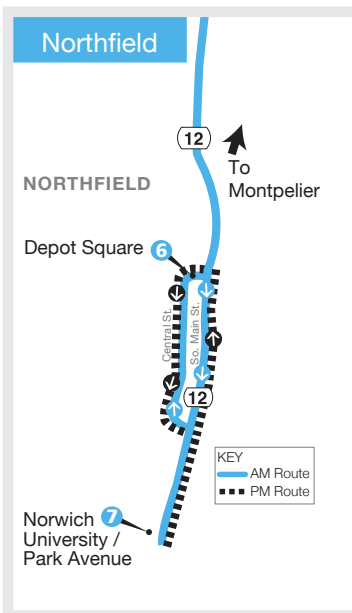

Northfield Commuter

93

MONDAY - FRIDAY

	1	2	3	4	5	6	7	6	5	4	2	3	1
	Dept. of Labor	State St. / People's United Bank	Montpelier Shaw's	National Life	Cox Brook Rd. (Northfield Falls)	Depot Square	Norwich University / Park Avenue	Depot Square	Opp. Cox Brook Rd. (Northfield Falls)	National Life	State St. / People's United Bank	Montpelier Shaw's	Dept. of Labor
AM	6:20	6:25	6:30	-	6:45	-	6:55	7:00	7:05	7:18	7:22	7:30	-
	-	7:22	7:30	-	7:45	-	7:55	8:00	8:05	8:20	8:25	8:30	-
PM	-	12:05	12:10	12:15	12:30	12:35	12:40	-	12:50	R	1:05	1:10	-
	-	4:30	4:35	4:40	4:55	5:00	5:05	-	5:15	R	5:30	5:35	-
	-	5:30	5:35	5:40	5:55	6:00	6:05	-	6:15	-	6:30	6:35	R

R Drop-off service by on-board request. For pick-up service, call 802-223-7287 Monday - Friday 7:30 AM - 4:30 PM.