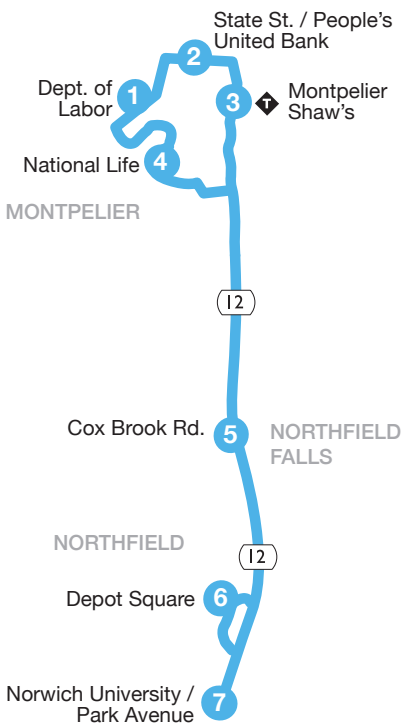

Northfield Commuter

93

MONDAY - FRIDAY

	1	2	3	4	5	6	7	6	5	4	2	3	1
	Dept. of Labor	State St. / People's United Bank	Montpelier Shaw's	National Life	Cox Brook Rd. (Northfield Falls)	Depot Square	Norwich University / Park Avenue	Depot Square	Opp. Cox Brook Rd. (Northfield Falls)	National Life	State St. / People's United Bank	Montpelier Shaw's	Dept. of Labor
AM	6:20	6:25	6:30	-	6:45	-	6:55	7:00	7:05	7:18	7:22	7:30	-
	-	7:22	7:30	-	7:45	-	7:55	8:00	8:05	8:20	8:25	8:30	-
PM	-	12:05	12:10	12:15	12:30	12:35	12:40	-	12:50	R	1:05	1:10	-
	-	4:30	4:35	4:40	4:55	5:00	5:05	-	5:15	R	5:30	5:35	-
	-	5:30	5:35	5:40	5:55	6:00	6:05	-	6:15	-	6:30	6:35	R

R Drop-off service by on-board request. For pick-up service, call 802-223-7287 Monday - Friday 7:30 AM - 4:30 PM.