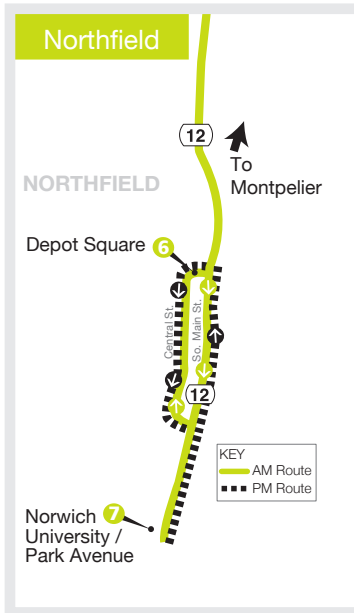

Northfield Commuter

93

MONDAY - FRIDAY

	1 Dept. of Labor	2 State St. / People's United Bank	3 Montpelier Shaw's	4 National Life	5 Cox Brook Rd. (Northfield Falls)	6 Depot Square	7 Norwich University / Park Avenue	6 Depot Square	5 Opp. Cox Brook Rd. (Northfield Falls)	4 National Life	2 State St. / People's United Bank	3 Montpelier Shaw's	1 Dept. of Labor
AM	6:20	6:25	6:30	-	6:45	-	6:55	7:00	7:05	7:18	7:22	7:30	-
PM	-	7:22	7:30	-	7:45	-	7:55	8:00	8:05	8:20	8:25	8:30	-
	-	4:30	4:35	4:40	4:55	5:00	5:05	-	5:15	R	5:30	5:35	-
	-	5:30	5:35	5:40	5:55	6:00	6:05	-	6:15	-	6:30	6:35	R

R Drop-off service by on-board request. For pick-up service, call 802-223-7287 Monday - Friday 7:30 AM - 4:30 PM.