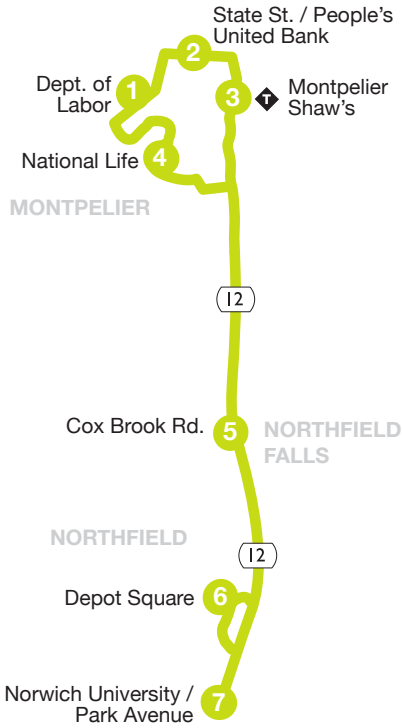

# Northfield Commuter

93

## MONDAY - FRIDAY

	1	2	3	4	5	6	7	6	5	4	2	3	1
	Dept. of Labor	State St. / People's United Bank	Montpelier Shaw's	National Life	Cox Brook Rd. (Northfield Falls)	Depot Square	Norwich University / Park Avenue	Depot Square	Opp. Cox Brook Rd. (Northfield Falls)	National Life	State St. / People's United Bank	Montpelier Shaw's	Dept. of Labor
AM	6:20	6:25	6:30	-	6:45	-	6:55	7:00	7:05	7:18	7:22	7:30	-
	-	7:22	7:30	-	7:45	-	7:55	8:00	8:05	8:20	8:25	8:30	-
PM	-	12:05	12:10	12:15	12:30	12:35	12:40	-	12:50	<b>R</b>	1:05	1:10	-
	-	4:30	4:35	4:40	4:55	5:00	5:05	-	5:15	<b>R</b>	5:30	5:35	-
	-	5:30	5:35	5:40	5:55	6:00	6:05	-	6:15	-	6:30	6:35	<b>R</b>

**R** Drop-off service by on-board request. For pick-up service, call 802-223-7287 Monday - Friday 7:30 AM - 4:30 PM.