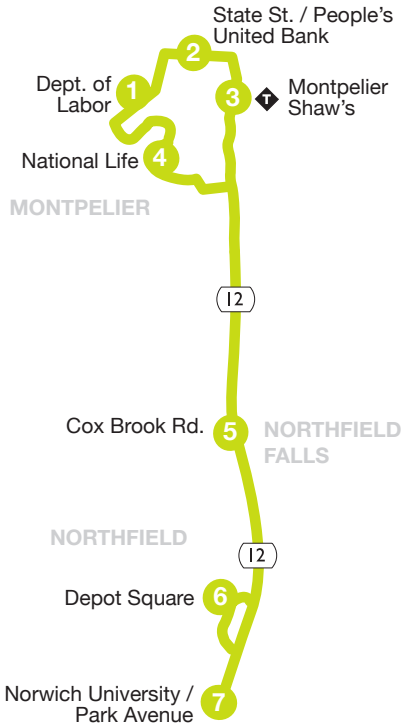

Northfield Commuter

93

MONDAY - FRIDAY

	1 Dept. of Labor	2 State St. / People's United Bank	3 Montpelier Shaw's	4 National Life	5 Cox Brook Rd. (Northfield Falls)	6 Depot Square	7 Norwich University / Park Avenue	6 Depot Square	5 Opp. Cox Brook Rd. (Northfield Falls)	4 National Life	2 State St. / People's United Bank	3 Montpelier Shaw's	1 Dept. of Labor
AM	6:20	6:25	6:30	-	6:45	-	6:55	7:00	7:05	7:18	7:22	7:30	-
PM	-	7:22	7:30	-	7:45	-	7:55	8:00	8:05	8:20	8:25	8:30	-
	-	4:30	4:35	4:40	4:55	5:00	5:05	-	5:15	R	5:30	5:35	-
	-	5:30	5:35	5:40	5:55	6:00	6:05	-	6:15	-	6:30	6:35	R

R Drop-off service by on-board request. For pick-up service, call 802-223-7287 Monday - Friday 7:30 AM - 4:30 PM.