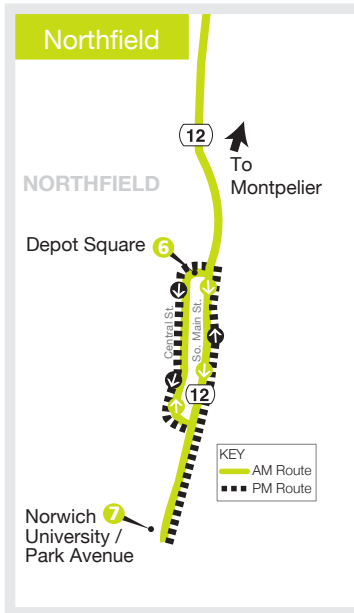

# Northfield Commuter

93

## MONDAY - FRIDAY

	1	2	3	4	5	6	7	6	5	4	2	3	1
	Dept. of Labor	State St. / People's United Bank	Montpelier Shaw's	National Life	Cox Brook Rd. (Northfield Falls)	Depot Square	Norwich University / Park Avenue	Depot Square	Opp. Cox Brook Rd. (Northfield Falls)	National Life	State St. / People's United Bank	Montpelier Shaw's	Dept. of Labor
AM	6:20	6:25	6:30	-	6:45	-	6:55	7:00	7:05	7:18	7:22	7:30	-
	-	7:22	7:30	-	7:45	-	7:55	8:00	8:05	8:20	8:25	8:30	-
PM	-	12:05	12:10	12:15	12:30	12:35	12:40	-	12:50	<b>R</b>	1:05	1:10	-
	-	4:30	4:35	4:40	4:55	5:00	5:05	-	5:15	<b>R</b>	5:30	5:35	-
	-	5:30	5:35	5:40	5:55	6:00	6:05	-	6:15	-	6:30	6:35	<b>R</b>

**R** Drop-off service by on-board request. For pick-up service, call 802-223-7287 Monday - Friday 7:30 AM - 4:30 PM.