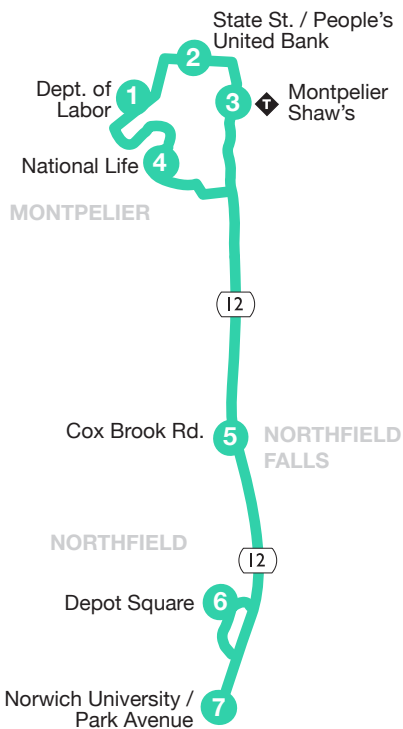

# Northfield Commuter

93

## MONDAY – FRIDAY

	1	2	3	4	5	6	7	6	5	4	2	3	1
	Dept. of Labor	State St. / People's United Bank	Montpelier Shaw's	National Life	Cox Brook Rd. (Northfield Falls)	Depot Square	Norwich University / Park Avenue	Depot Square	Opp. Cox Brook Rd. (Northfield Falls)	National Life	State St. / People's United Bank	Montpelier Shaw's	Dept. of Labor
AM	6:20	6:25	6:30	-	6:45	-	6:55	7:00	7:05	7:18	7:22	7:30	-
	-	7:22	7:30	-	7:45	-	7:55	8:00	8:05	8:20	8:25	8:30	-
PM	-	12:05	12:10	12:15	12:30	12:35	12:40	-	12:50	<b>R</b>	1:05	1:10	-
	-	4:30	4:35	4:40	4:55	5:00	5:05	-	5:09	<b>R</b>	5:24	5:29	-
	-	5:30	5:35	5:40	5:55	6:00	6:05	-	6:09	-	6:24	6:29	<b>R</b>

**R** Drop-off service by on-board request. For pick-up service, call 802-223-7287 Monday - Friday 7:30 AM - 4:30 PM.