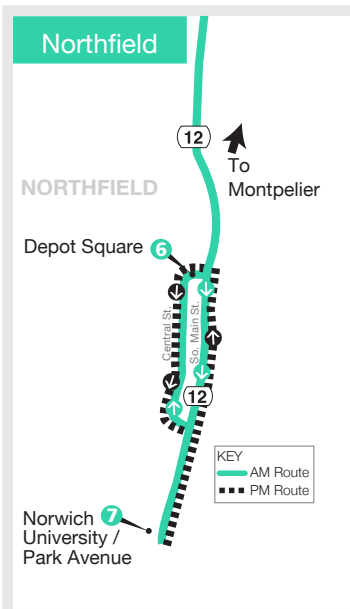

# Northfield Commuter

93

## MONDAY – FRIDAY

	1	2	3	4	5	6	7	6	5	4	2	3	1
	Dept. of Labor	State St. / People's United Bank	Montpelier Shaw's	National Life	Cox Brook Rd. (Northfield Falls)	Depot Square	Norwich University / Park Avenue	Depot Square	Opp. Cox Brook Rd. (Northfield Falls)	National Life	State St. / People's United Bank	Montpelier Shaw's	Dept. of Labor
AM	6:20	6:25	6:30	-	6:45	-	6:55	7:00	7:05	7:18	7:22	7:30	-
	-	7:22	7:30	-	7:45	-	7:55	8:00	8:05	8:20	8:25	8:30	-
PM	-	12:05	12:10	12:15	12:30	12:35	12:40	-	12:50	<b>R</b>	1:05	1:10	-
	-	4:30	4:35	4:40	4:55	5:00	5:05	-	5:09	<b>R</b>	5:24	5:29	-
	-	5:30	5:35	5:40	5:55	6:00	6:05	-	6:09	-	6:24	6:29	<b>R</b>

**R** Drop-off service by on-board request. For pick-up service, call 802-223-7287 Monday - Friday 7:30 AM - 4:30 PM.