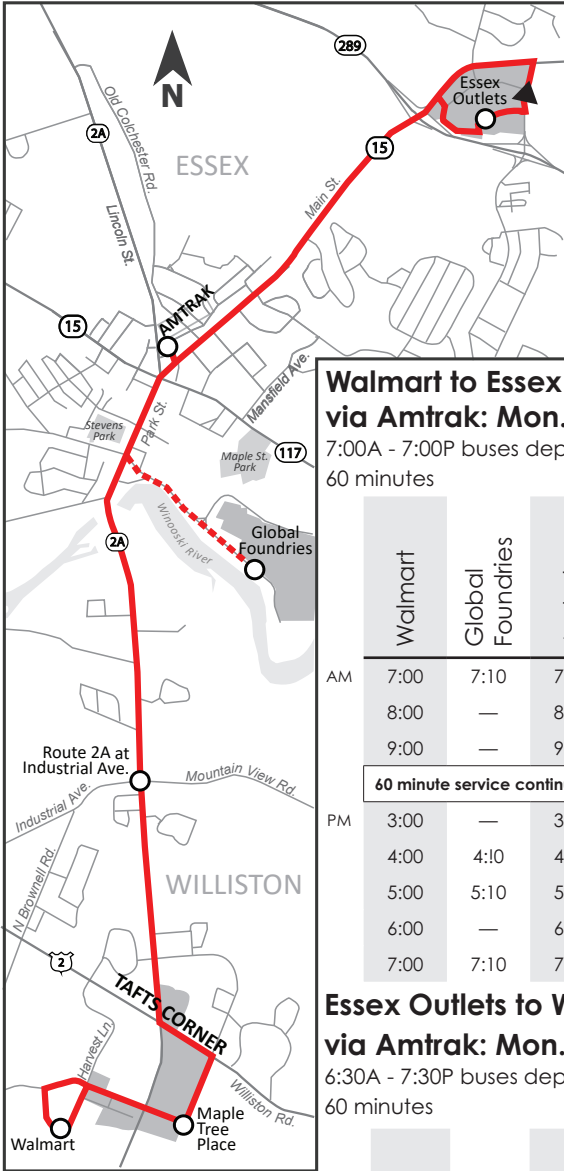

ORANGE LINE: Williston to Essex via Amtrak

Walmart to Essex Outlets via Amtrak: Mon. - Sat.

7:00A - 7:00P buses depart every 60 minutes

| | Walmart | Global Foundries | Amtrak | Essex Outlets |
|---|---------|------------------|--------|---------------|
| AM | 7:00 | 7:10 | 7:16 | 7:25 |
| | 8:00 | — | 8:16 | 8:25 |
| | 9:00 | — | 9:16 | 9:25 |
| 60 minute service continues until 3:00PM | | | | |
| PM | 3:00 | — | 3:16 | 3:25 |
| | 4:00 | 4:10 | 4:16 | 4:25 |
| | 5:00 | 5:10 | 5:16 | 5:25 |
| | 6:00 | — | 6:16 | 6:25 |
| | 7:00 | 7:10 | 7:16 | 7:25 |

Essex Outlets to Walmart via Amtrak: Mon. - Sat.

6:30A - 7:30P buses depart every 60 minutes

| | Essex Outlets | Amtrak | Global Foundries | Walmart |
|---|---------------|--------|------------------|---------|
| AM | 6:30 | 6:38 | 6:45 | 7:00 |
| | 7:30 | 7:38 | 7:45 | 8:00 |
| | 8:30 | 8:38 | — | 8:55 |
| 60 minute service continues until 5:00PM | | | | |
| PM | 5:30 | 5:38 | — | 5:55 |
| | 6:30 | 6:38 | 6:45 | 7:00 |
| | 7:30 | 7:38 | — | 7:55 |