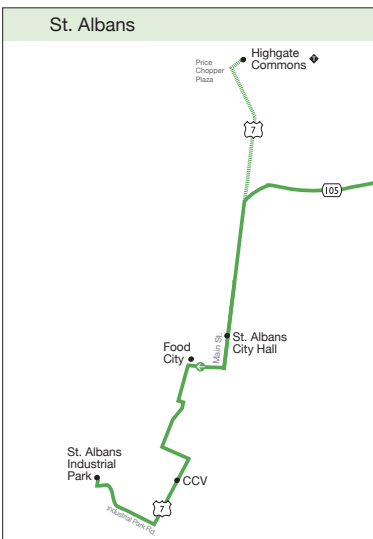

Richford / St. Albans Commuter

116

RICHFORD TO ST. ALBANS (Monday – Friday) AM SCHEDULE

Wetherby's	Laundromat	Pinnacle Peddler	E. Berkshire Mobil	Jolley Short Stop	Pauline's Valero	Highgate Commons	City Hall	Food City	CCV	St. Albans Industrial Park
	1	2	3	4				5		
5:25	5:26	5:27	5:32	5:40	5:52	R	6:10	6:12	6:15	6:22

ST. ALBANS TO RICHFORD (Monday – Friday) PM SCHEDULE

St. Albans Industrial Park	Food City	Main St. at Bank St.	Pauline's Valero	Jolley Short Stop	E. Berkshire Mobil	Pinnacle Peddler	Wetherby's	Laundromat
	5		4	3	2		1	
4:15	4:25	4:27	R4:40	R4:55	R5:00	R5:11	R5:15	R5:16

R To request pick-up at this location, call 802-527-2181 at least 24 hrs. in advance or make a request for drop off while boarding. Requests can be called in weekly. The bus will not stop at a location if scheduled service is not requested.

T Transfer to / from St. Albans LINK Express.