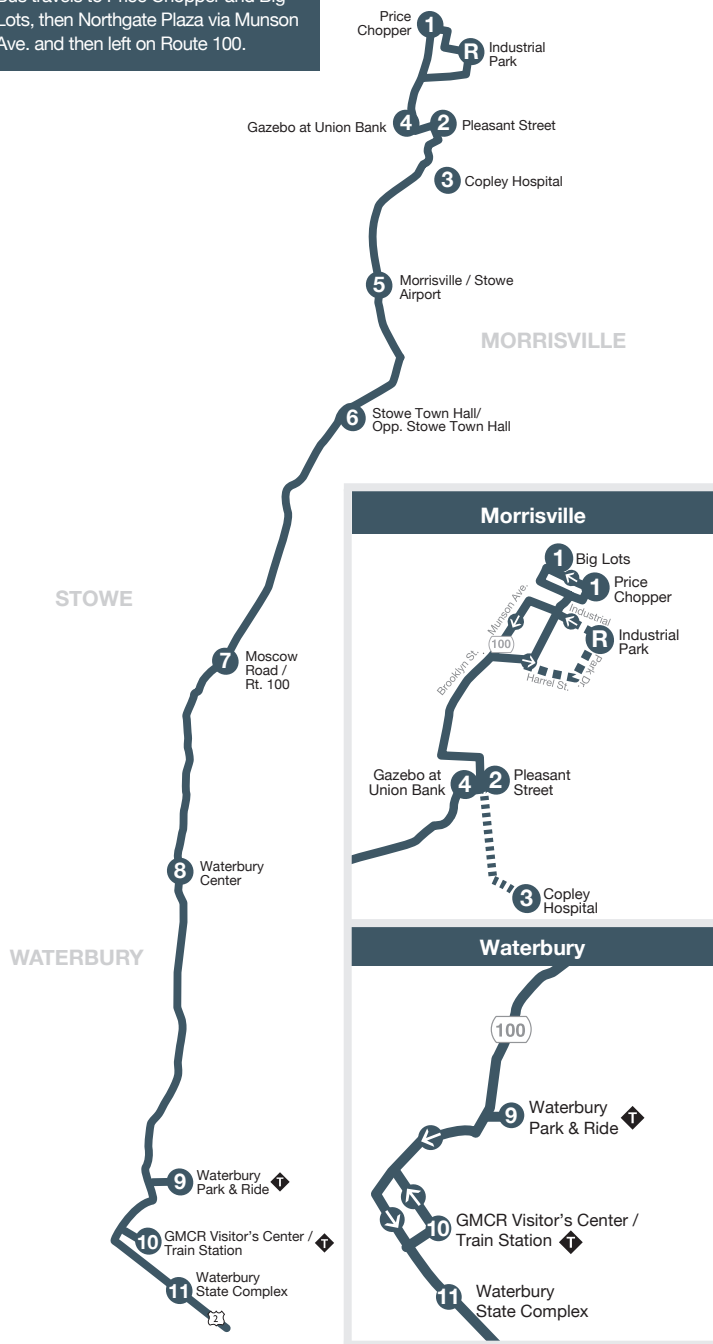

Route 100 Commuter

100

Bus travels to Price Chopper and Big Lots, then Northgate Plaza via Munson Ave. and then left on Route 100.

MONDAY – FRIDAY SOUTHBOUND

	Price Chopper / Big Lots	Pleasant Street	Gazebo at Union Bank	Morrisville / Stowe Airport	Stowe Town Hall	Moscow Road / Rt. 100	Waterbury Center / Emery's Store	Waterbury Park & Ride	Waterbury State Complex
	1	2	4	5	6	7	8	9	11
AM	6:15	6:20	6:22	6:28	6:39	6:44	6:50	L7:00	7:05
	7:08	7:13	7:15	7:20	7:30	7:35	7:40	L7:48	W7:55
PM	See Morrisville Shopping Shuttle for midday service between Stowe and Morrisville.					3:41	3:46	3:51	4:06
	4:58	5:03	5:05	5:10	5:20	5:25	5:30	R	5:45

MONDAY – FRIDAY NORTHBOUND

	Waterbury State Complex	GMCR Visitor's Center / Train Station	Waterbury Park & Ride	Waterbury Center / Cold Hollow Cider Mill	Moscow Road / Rt. 100	Opposite Stowe Town Hall	Morrisville / Stowe Airport	Opp. Gazebo at Union Bank	Copley Hospital	Pleasant Street	Price Chopper / Big Lots	
	11	10	9	8	7	6	5	4	3	2	1	
AM	7:08	W7:10	7:15	7:22	7:27	7:32	RB	7:48	R	7:50	8:00	
PM	See Morrisville Shopping Shuttle for midday service between Stowe and Morrisville.											
	4:06	4:08	4:13	4:21	4:26	4:31	R	4:46	R	4:53	4:58	
	4:45	W4:47	L4:52	5:00	5:05	5:10	R	5:25	R	5:27	5:32	
	5:45	W5:50	*6:05	6:13	6:18	6:23	R	6:38	R	6:40	6:45	

- L** Transfers are available to / from the Montpelier LINK Express.
- B** Travels to Bishop Marshall and arrives at 7:46 AM, August 28 – June 13.
- R** Drop-off service by on-board request. For return pick-up service, please inform the driver of return trip needs according to schedule. For pick-up service, call 802-223-7287 Monday - Friday 7:30 AM - 4:30 PM.
- W** Transfers are available to or from the Waterbury Commuter.
- *** The Route 100 Commuter will wait for any transfers from the Montpelier LINK Express bus, which is scheduled to arrive at 6:10 PM.

Transfer point. Please ask driver for assistance.