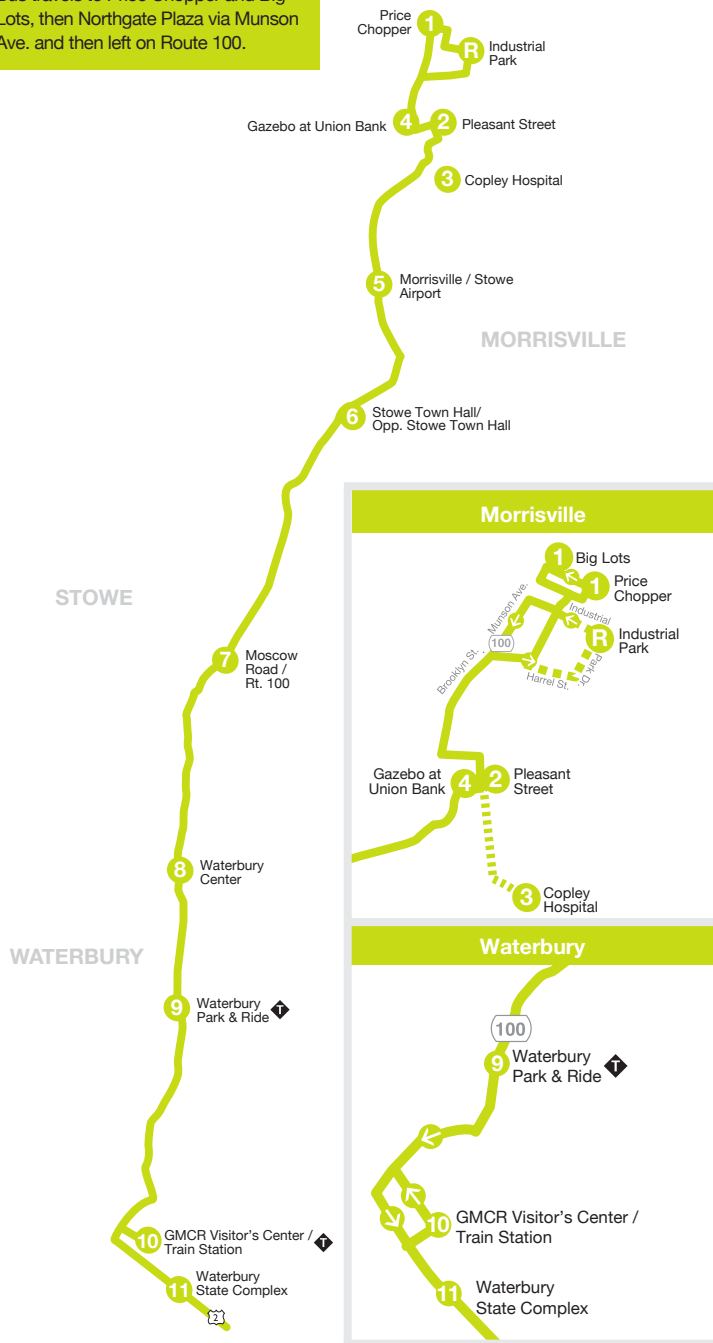

# Route 100 Commuter

Bus travels to Price Chopper and Big Lots, then Northgate Plaza via Munson Ave. and then left on Route 100.

## MONDAY – FRIDAY SOUTHBOUND

100

	Price Chopper / Big Lots	Pleasant Street	Gazebo at Union Bank	Morrisville / Stowe Airport	Stowe Town Hall	Moscow Road / Rt. 100	Waterbury Center / Emery's Store	Waterbury Park & Ride	Waterbury State Complex
	1	2	4	5	6	7	8	9	11
AM	6:15	6:20	6:22	6:28	6:39	6:44	6:50	L7:00	7:05
	7:08	7:13	7:15	7:20	7:30	7:35	7:40	L7:48	W7:55
PM	See Morrisville Shopping Shuttle for midday service between Stowe and Morrisville.				3:41	3:46	3:51	R	4:06
	4:58	5:03	5:05	5:10	5:20	5:25	5:30	R	5:45

## MONDAY – FRIDAY NORTHBOUND

	Waterbury State Complex	GMCR Visitor's Center / Train Station	Waterbury Park & Ride	Waterbury Center / Cold Hollow Cider Mill	Moscow Road / Rt. 100	Opposite Stowe Town Hall	Morrisville / Stowe Airport	Opp. Gazebo at Union Bank	Copley Hospital	Pleasant Street	Price Chopper / Big Lots	
	11	10	9	8	7	6	5	4	3	2	1	
AM	7:08	W7:10	7:15	7:22	7:27	7:32	RB	7:48	R	7:50	8:00	
PM	See Morrisville Shopping Shuttle for midday service between Stowe and Morrisville.											
	4:06	4:08	4:13	4:21	4:26	4:31	R	4:46	R	4:53	4:58	
	4:45	W4:47	L4:52	5:00	5:05	5:10	R	5:25	R	5:27	5:32	
	5:45	W5:50	*6:05	6:13	6:18	6:23	R	6:38	R	6:40	6:45	

- L** Transfers are available to / from the Montpelier LINK Express.
- B** Travels to Bishop Marshall and arrives at 7:46 AM, August 28 – June 15.
- R** Drop-off service by on-board request. For return pick-up service, please inform the driver of return trip needs according to schedule. For pick-up service, call 802-223-7287 Monday - Friday 7:30 AM - 4:30 PM.
- W** Transfers are available to or from the Waterbury Commuter.
- \*** The Route 100 Commuter will wait for any transfers from the Montpelier LINK Express bus, which is scheduled to arrive at 6:10 PM.