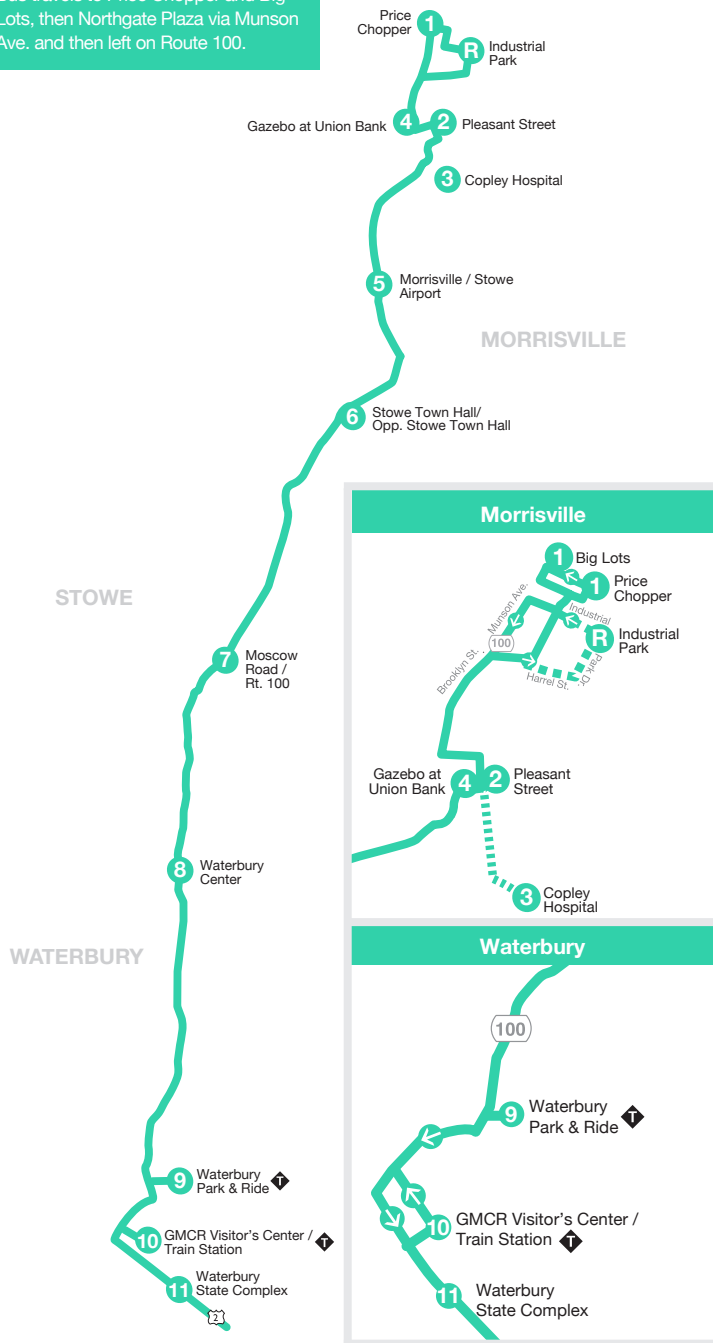

Route 100 Commuter

100

Bus travels to Price Chopper and Big Lots, then Northgate Plaza via Munson Ave. and then left on Route 100.

MONDAY - FRIDAY SOUTHBOUND

	Price Chopper / Big Lots	Pleasant Street	Gazebo at Union Bank	Morrisville / Stowe Airport	Stowe Town Hall	Moscow Road / Rt. 100	Waterbury Center / Emery's Store	Waterbury Park & Ride	Waterbury State Complex
	1	2	4	5	6	7	8	9	11
AM	6:15	6:20	6:22	6:28	6:39	6:44	6:50	L7:00	7:05
PM	7:08	7:13	7:15	7:20	7:30	7:35	7:40	L7:48	W7:55
AM	See Morrisville Shopping Shuttle for midday service between Stowe and Morrisville.				-	-	-	-	-
PM	4:58	5:03	5:05	5:10	5:20	5:25	5:30	R	5:45

MONDAY - FRIDAY NORTHBOUND

	Waterbury State Complex	GMCR Visitor's Center / Train Station	Waterbury Park & Ride	Waterbury Center / Cold Hollow Cider Mill	Moscow Road / Rt. 100	Opposite Stowe Town Hall	Morrisville / Stowe Airport	Opp. Gazebo at Union Bank	Copley Hospital	Pleasant Street	Price Chopper / Big Lots	
	11	10	9	8	7	6	5	4	3	2	1	
AM	7:08	W7:10	7:15	7:22	7:27	7:32	RB	7:48	R	7:50	8:00	
PM	See Morrisville Shopping Shuttle for midday service between Stowe and Morrisville.											
	4:06	4:08	4:13	4:21	4:26	4:31	R	4:46	R	4:53	4:58	
	5:00	W5:02	L5:07	5:15	5:20	5:25	R	5:40	R	5:42	5:47	
	5:45	W5:50	*6:05	6:13	6:18	6:23	R	6:38	R	6:40	6:45	

L Transfers are available to / from the Barre LINK Express.

B Travels to Bishop Marshall and arrives at 7:46 AM, on school days.

R Drop-off service by on-board request. For return pick-up service, please inform the driver of return trip needs according to schedule. For pick-up service, call 802-223-7287 Monday - Friday 7:30 AM - 4:30 PM.

W Transfers are available to or from the Waterbury Commuter.

* The Route 100 Commuter will wait for any transfers from the Montpelier LINK Express bus, which is scheduled to arrive at 6:10 PM.

Transfer point. Please ask driver for assistance.