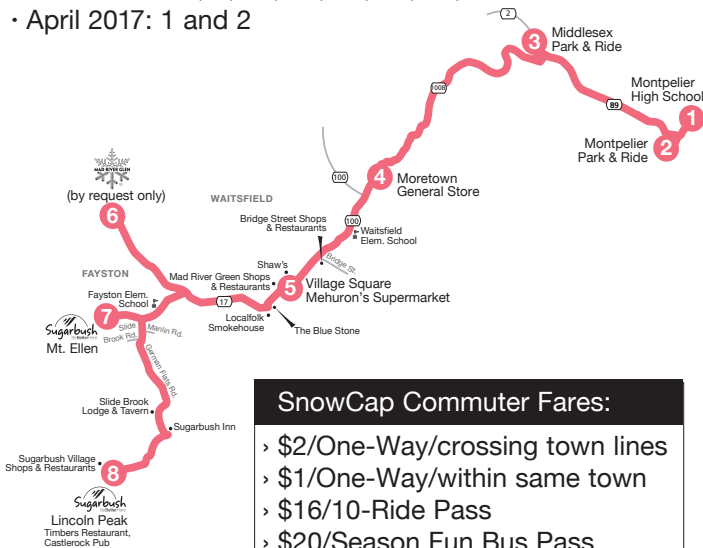

# SnowCap Commuter

126

## DATES OF OPERATION:

- December 2016: 24-31
- January 2017: 1, 2, 7, 8, 14, 15, 16, 21, 22, 28, and 29
- February 2017: 4, 5, 11, 12, 18, 19, 25, and 26
- March 2017: 4, 5, 11, 12, 18, 19, 25, and 26
- April 2017: 1 and 2

**SnowCap Commuter Fares:**

- > \$2/One-Way/crossing town lines
- > \$1/One-Way/within same town
- > \$16/10-Ride Pass
- > \$20/Season Fun Bus Pass

## PM SCHEDULE

Sugarbush Lincoln Peak <b>8</b>	Sugarbush Mt. Ellen <b>7</b>	Mad River Glen <b>6</b>	Village Square / Mehuron's <b>5</b>	Moretown General Store <b>4</b>	Middlesex Park & Ride <b>3</b>	Montpelier Park & Ride <b>2</b>	Montpelier High School <b>1</b>
4:15	4:25	R	R	4:45	R	R	5:10