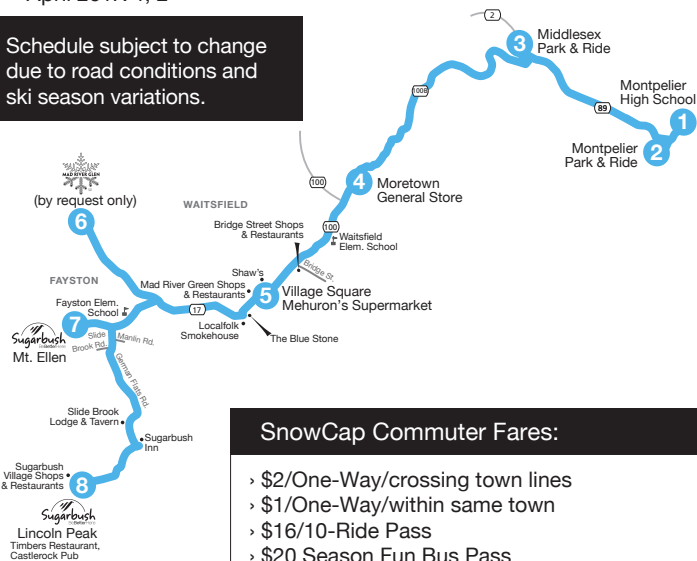

SnowCap Commuter Weekend / Holiday (Seasonal)

126

DATES OF OPERATION:

- January 2017: 28, 29
- February 2017: 4, 5, 11, 12, 18, 19, 25, 26
- March 2017: 4, 5, 11, 12, 18, 19, 25, 26
- April 2017: 1, 2

Schedule subject to change due to road conditions and ski season variations.

SnowCap Commuter Fares:

- › \$2/One-Way/crossing town lines
- › \$1/One-Way/within same town
- › \$16/10-Ride Pass
- › \$20 Season Fun Bus Pass

AM SCHEDULE

Montpelier High School 1	Montpelier Park & Ride 2	Middlesex Park & Ride 3	Moretown General Store 4	Village Square / Mehuron's 5	Mad River Glen 6	Sugarbush Mt. Ellen 7	Sugarbush Lincoln Peak 8
8:00	8:03	8:15	8:25	8:33	R	8:45	8:55

PM SCHEDULE

Sugarbush Lincoln Peak 8	Sugarbush Mt. Ellen 7	Mad River Glen 6	Village Square / Mehuron's 5	Moretown General Store 4	Middlesex Park & Ride 3	Montpelier Park & Ride 2	Montpelier High School 1
4:15	4:25	R	R	4:45	R	R	5:10

R Drop-off service by on-board request. For return pick-up service, please inform the driver of return trip needs according to schedule. For pick-up service, call GMT at 802-496-7433.