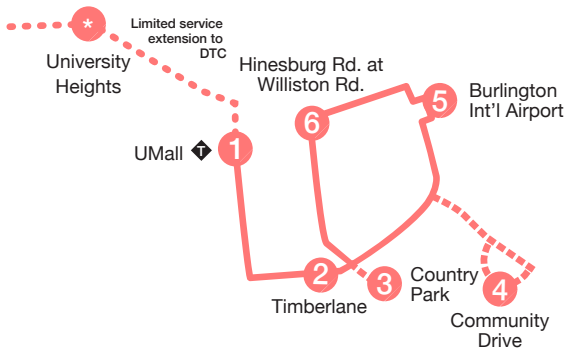

Transfer point. Please ask driver for assistance. Transfers available to/from Williston (#1) route.

R By on-board request only.

Additional evening Airport service is available via the Williston (#1) bus. See pages 6-7 for more information.

SUNDAY

	DTC	University Heights	UMall	Timberlane	Country Park	Burlington Int'l Airport	Hinesburg Rd. at Williston Rd.	UMall	University Heights	DTC
	*	*	1	2	3	5	6	1	*	*
	8:45	8:50	8:55	8:59	9:00	9:05	9:10	9:20	9:25	9:35
	10:00	10:05	10:10	10:14	10:15	10:20	10:25	10:35	10:40	10:50
AM	11:15	11:20	11:25	11:29	11:30	11:35	11:40	11:50	11:55	12:05
PM	12:30	12:35	12:40	12:44	12:45	12:50	12:55	1:05	1:10	1:20
	1:45	1:50	1:55	1:59	2:00	2:05	2:10	2:20	2:25	2:35
	3:00	3:05	3:10	3:14	3:15	3:20	3:25	3:35	3:40	3:50
	4:15	4:20	4:25	4:29	4:30	4:35	4:40	4:50	4:55	5:05
	5:30	5:35	5:40	5:44	5:45	5:50	5:55	6:05	6:10	6:20
	6:45	6:50	6:55	6:59	7:00	7:05	7:10	7:20	7:25	7:35