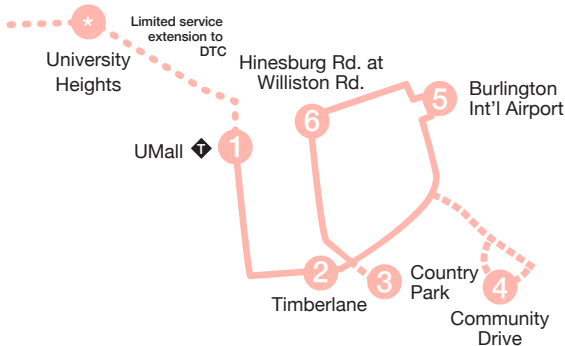

Transfer point. Please ask driver for assistance. Transfers available to/from Williston (#1) route.

R On-board request only.

Additional evening Airport service is available via the Williston (#1) bus. See pages 6-7 for more information.

SUNDAY

	DTC	University Heights	UMall	Timberlane	Country Park	Burlington Int'l Airport	Hinesburg Rd. at Williston Rd.	UMall	University Heights	DTC
	*	*	1	2	3	5	6	1	*	*
	8:45	8:50	8:55	8:59	9:00	9:05	9:10	9:20	9:25	9:35
	10:00	10:05	10:10	10:14	10:15	10:20	10:25	10:35	10:40	10:50
AM	11:15	11:20	11:25	11:29	11:30	11:35	11:40	11:50	11:55	12:05
PM	12:30	12:35	12:40	12:44	12:45	12:50	12:55	1:05	1:10	1:20
	1:45	1:50	1:55	1:59	2:00	2:05	2:10	2:20	2:25	2:35
	3:00	3:05	3:10	3:14	3:15	3:20	3:25	3:35	3:40	3:50
	4:15	4:20	4:25	4:29	4:30	4:35	4:40	4:50	4:55	5:05
	5:30	5:35	5:40	5:44	5:45	5:50	5:55	6:05	6:10	6:20
	6:45	6:50	6:55	6:59	7:00	7:05	7:10	7:20	7:25	7:35