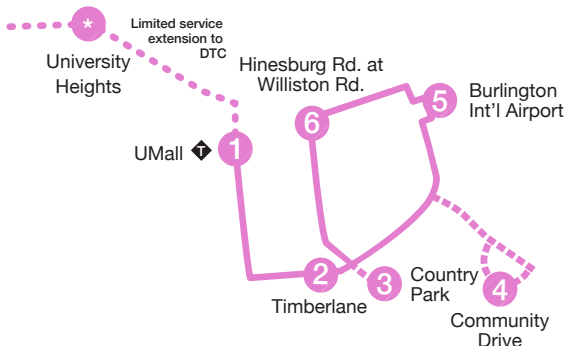

Transfer point. Please ask driver for assistance. Transfers available to/from Williston (#1) route.

R On-board request only.

Additional evening Airport service is available via the Williston (#1) bus. See pages 6-7 for more information.

SUNDAY

	DTC	University Heights	UMall	Timberlane	Country Park	Burlington Int'l Airport	Hinesburg Rd. at Williston Rd.	UMall	University Heights	DTC
	*	*	1	2	3	5	6	1	*	*
	8:45	8:50	8:55	8:59	9:00	9:05	9:10	9:20	9:25	9:35
	10:00	10:05	10:10	10:14	10:15	10:20	10:25	10:35	10:40	10:50
AM	11:15	11:20	11:25	11:29	11:30	11:35	11:40	11:50	11:55	12:05
PM	12:30	12:35	12:40	12:44	12:45	12:50	12:55	1:05	1:10	1:20
	1:45	1:50	1:55	1:59	2:00	2:05	2:10	2:20	2:25	2:35
	3:00	3:05	3:10	3:14	3:15	3:20	3:25	3:35	3:40	3:50
	4:15	4:20	4:25	4:29	4:30	4:35	4:40	4:50	4:55	5:05
	5:30	5:35	5:40	5:44	5:45	5:50	5:55	6:05	6:10	6:20
	6:45	6:50	6:55	6:59	7:00	7:05	7:10	7:20	7:25	7:35