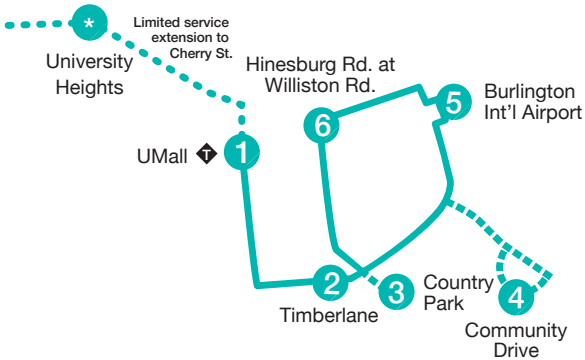

 Transfer point. Please ask driver for assistance. Transfers available to/from Williston route (#1).

R By on-board request only.

Additional evening Airport service is available via the #1 Williston bus. See pages 6-7 for more information.

SUNDAY

	Cherry St. *	University Heights *	UMall 1	Timberlane 2	Country Park 3	Burlington Int'l Airport 5	Hinesburg Rd. at Williston Rd. 6	UMall 1	University Heights *	Cherry St. *
	8:45	8:50	8:55	8:59	9:00	9:05	9:10	9:20	9:25	9:35
	10:00	10:05	10:10	10:14	10:15	10:20	10:25	10:35	10:40	10:50
AM	11:15	11:20	11:25	11:29	11:30	11:35	11:40	11:50	11:55	12:05
PM	12:30	12:35	12:40	12:44	12:45	12:50	12:55	1:05	1:10	1:20
	1:45	1:50	1:55	1:59	2:00	2:05	2:10	2:20	2:25	2:35
	3:00	3:05	3:10	3:14	3:15	3:20	3:25	3:35	3:40	3:50
	4:15	4:20	4:25	4:29	4:30	4:35	4:40	4:50	4:55	5:05
	5:30	5:35	5:40	5:44	5:45	5:50	5:55	6:05	6:10	6:20
	6:45	6:50	6:55	6:59	7:00	7:05	7:10	7:20	7:25	7:35