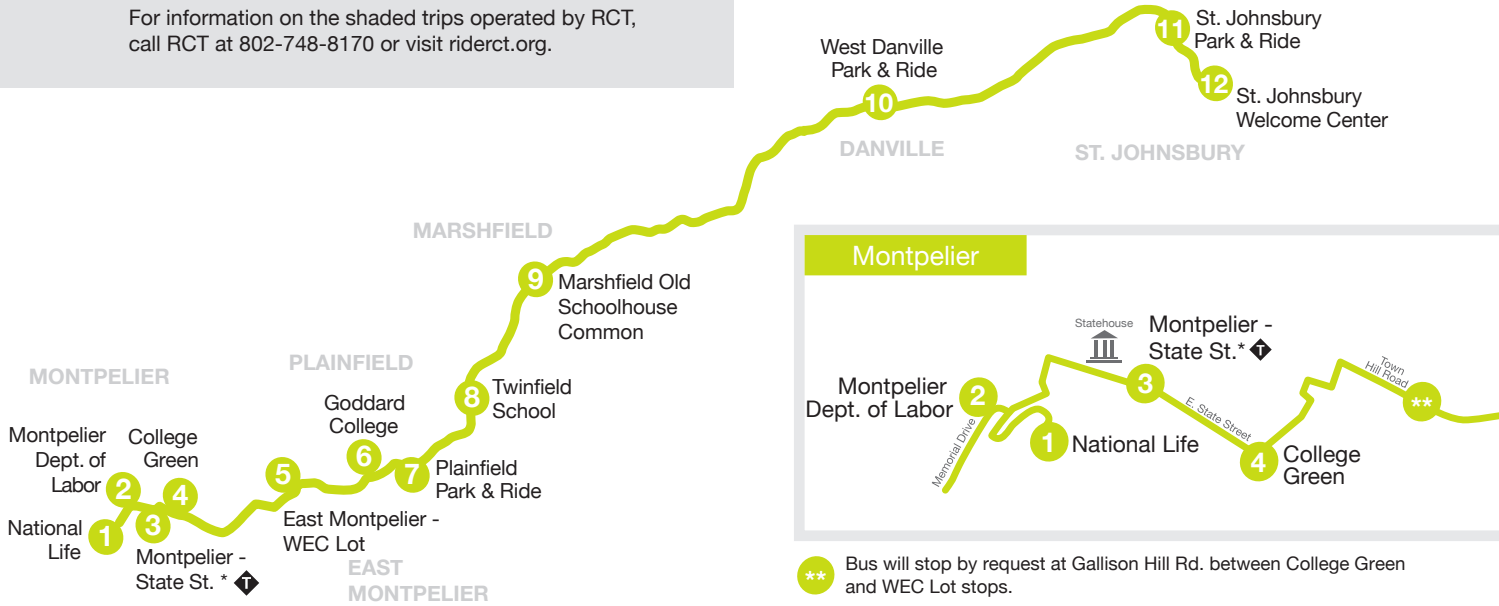

US 2 Commuter

GMT and Rural Community Transportation (RCT) jointly operate the US 2 Commuter.

For information on non-shaded trips operated by GMT, call GMT at 802-223-7287 or visit RideGMT.com.

For information on the shaded trips operated by RCT, call RCT at 802-748-8170 or visit riderct.org.

MONDAY – FRIDAY EASTBOUND SCHEDULE

	1 National Life	2 Montpelier Dept. of Labor	3 Montpelier - State St.* / People's United Bank	4 College Green	5 East Montpelier - WEC Lot	6 Goddard College	7 Plainfield Park & Ride	8 Twinfield School	9 Marshfield Old Schoolhouse Common	10 West Danville Park & Ride	11 St. Johnsbury Park & Ride	12 St. Johnsbury Welcome Center
	-	6:17	6:20	6:25	6:35	R	6:45	R	6:55	7:12	R	7:30
AM	7:25	7:32	7:35	7:40	7:50	R	8:00	R	8:10	8:27	R	8:45
PM	12:05	-	12:10	12:15	R	R	12:35	R	12:45	-	-	-
	4:10	-	4:15	4:20	4:30	R	4:40	R	4:50	5:07	5:20	5:25
	5:05	-	5:15	5:20	5:30	R	5:40	R	5:50	6:07	6:20	6:25

R Drop-off service by on-board request. For pick-up service, call 802-223-7287, Monday - Friday 7:30 AM - 4:30 PM.

* Eastbound stop located at People's United Bank.

MONDAY – FRIDAY WESTBOUND SCHEDULE

	12 St. Johnsbury Welcome Center	11 St. Johnsbury Park & Ride	10 West Danville Park & Ride	9 Marshfield Old Schoolhouse Common	8 Twinfield School	7 Plainfield Park & Ride	6 Goddard College	5 East Montpelier - WEC Lot	4 College Green	3 Montpelier - State St.* / Opp. People's United Bank	2 Montpelier Dept. of Labor	1 National Life
	-	-	-	6:00	R	6:10	R	R	6:30	6:35	R	6:40
AM	6:10	6:15	6:28	6:45	R	6:55	R	7:05	7:15	7:20	-	7:25
PM	7:40	7:45	7:58	8:15	R	8:25	R	8:35	8:45	8:50	-	R
	-	-	-	12:45	R	12:55	R	1:05	1:15	R*	-	-
	3:50	R	4:08	4:25	R	4:35	4:37	4:45	4:55	5:00	5:03	5:05
	5:30	R	5:48	6:05	R	6:15	R	6:25	6:35	6:40	R	-

* Westbound stop located at the corner of State St. and Gov. Davis.