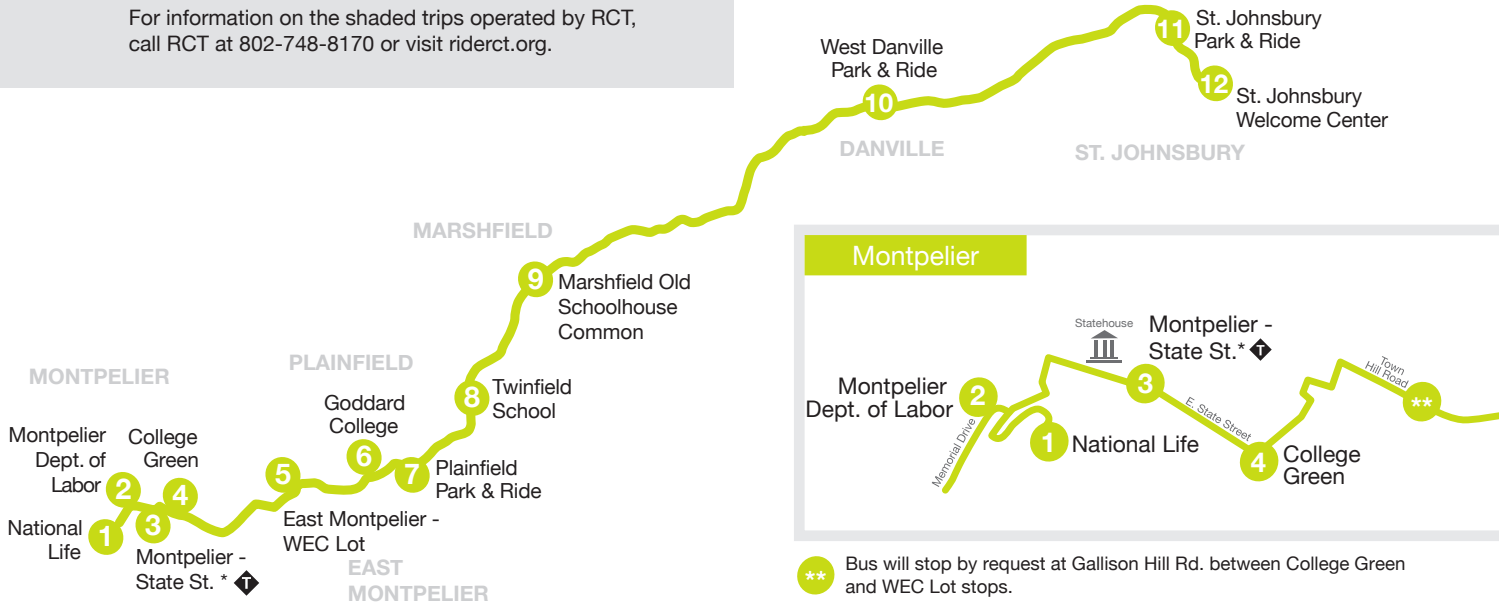

US 2 Commuter

GMT and Rural Community Transportation (RCT) jointly operate the US 2 Commuter.

For information on non-shaded trips operated by GMT, call GMT at 802-223-7287 or visit RideGMT.com.

For information on the shaded trips operated by RCT, call RCT at 802-748-8170 or visit riderct.org.

MONDAY – FRIDAY EASTBOUND SCHEDULE

	1 National Life	2 Montpelier Dept. of Labor	3 Montpelier - State St.* / People's United Bank	4 College Green	5 East Montpelier - WEC Lot	6 Goddard College	7 Plainfield Park & Ride	8 Twinfield School	9 Marshfield Old Schoolhouse Common	10 West Danville Park & Ride	11 St. Johnsbury Park & Ride	12 St. Johnsbury Welcome Center
	-	6:17	6:20	6:25	6:35	R	6:45	R	6:55	7:12	R	7:30
AM	7:25	7:32	7:35	7:40	7:50	R	8:00	R	8:10	8:27	R	8:45
PM	12:05	-	12:10	12:15	R	R	12:35	R	12:45	-	-	-
	4:10	-	4:15	4:20	4:30	R	4:40	R	4:50	5:07	5:20	5:25
	5:05	-	5:15	5:20	5:30	R	5:40	R	5:50	6:07	6:20	6:25

R Drop-off service by on-board request. For pick-up service, call 802-223-7287, Monday - Friday 7:30 AM - 4:30 PM.

* Eastbound stop located at People's United Bank.

MONDAY – FRIDAY WESTBOUND SCHEDULE

	12 St. Johnsbury Welcome Center	11 St. Johnsbury Park & Ride	10 West Danville Park & Ride	9 Marshfield Old Schoolhouse Common	8 Twinfield School	7 Plainfield Park & Ride	6 Goddard College	5 East Montpelier - WEC Lot	4 College Green	3 Montpelier - State St.* / Opp. People's United Bank	2 Montpelier Dept. of Labor	1 National Life
	-	-	-	6:00	R	6:10	R	R	6:30	6:35	R	6:40
AM	6:10	6:15	6:28	6:45	R	6:55	R	7:05	7:15	7:20	-	7:25
PM	7:40	7:45	7:58	8:15	R	8:25	R	8:35	8:45	8:50	-	R
	-	-	-	12:45	R	12:55	R	1:05	1:15	R*	-	-
	3:50	R	4:08	4:25	R	4:35	4:37	4:45	4:55	5:00	5:03	5:05
	5:30	R	5:48	6:05	R	6:15	R	6:25	6:35	6:40	R	-

* Westbound stop located at the corner of State St. and Gov. Davis.