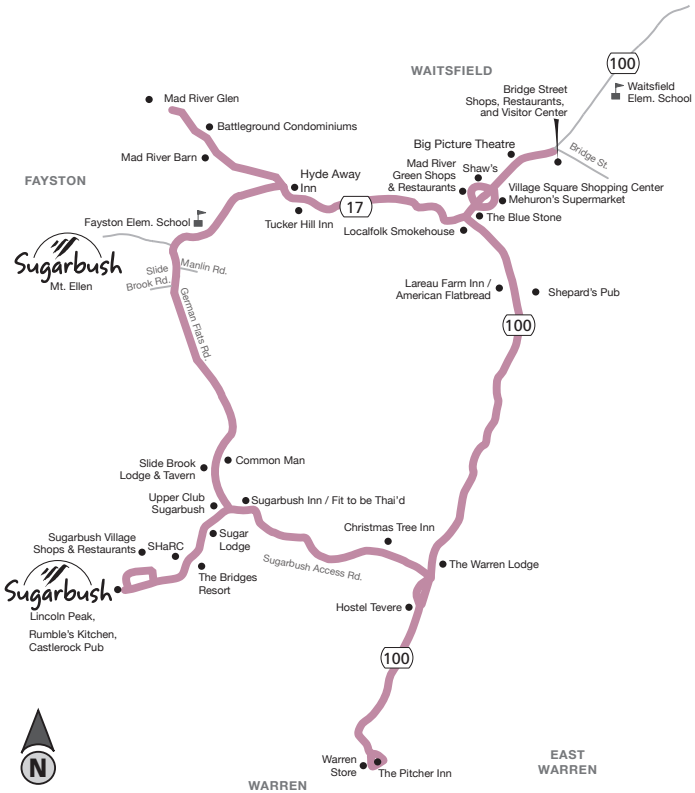

# Valley Evening Service

121

## DATES OF OPERATION:

December 2017: 30-31

January 2018: 6, 13, 14, 20, and 27

February 2018: 3, 10, 17, 18, and 24

March 2018: 3, 10, 17, 24, and 31

## Enjoy the Valley nightlife on GMT!

The Valley Evening Service is a demand-response route that operates between 6:00PM and 2:00AM. Bus departs from Sugarbush Lincoln Peak between 6:00PM and 1:00AM.

To request a pick-up along the route, call 802-496-7433 at least 30 minutes in advance. Wait times may vary based on service demand.

\* SHaRC: Sugarbush Health and Recreation Center