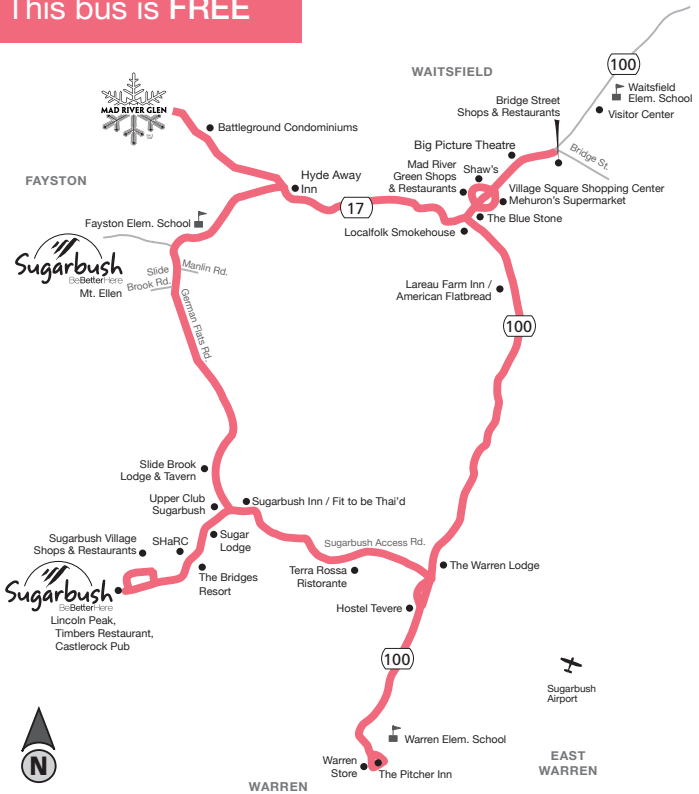

Valley Evening Service

121

DATES OF OPERATION:

December 2016: 31

January 2017: 1, 7, 14, 15, 21, and 28

February 2017: 4, 11, 18, 19, and 25

March 2017: 4, 11, 18, and 25

Enjoy the Valley nightlife on GMT!

The Valley Evening Service is a demand-response route that operates between 6:00PM and 2:00AM. Bus departs from Sugarbush Lincoln Peak between 6:00PM and 1:00AM.

To request a pick-up along the route, call 802-496-7433 at least 30 minutes in advance. Wait times may vary based on service demand.

This bus is FREE

Specific pick-up and drop-off locations are not limited to those shown on the map. However, if your desired stop is not included on the service map, please call 802-496-7433 to verify that the bus is able to operate in the requested area.

* SHaRC: Sugarbush Health and Recreation Center