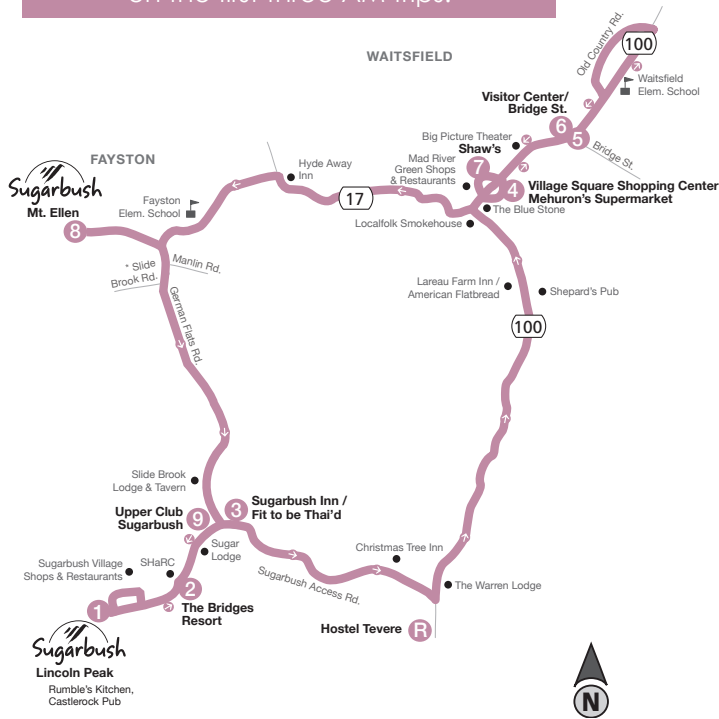

## DATES OF OPERATION:

- Early Season Weekend Service: December 9-10, 2017 and December 16-17, 2017
- Daily Service: December 23, 2017 thru April 1, 2018

The bus will not travel on Route 17 on the first three AM trips.

## MONDAY - SUNDAY SCHEDULE

	Sugarbush Lincoln Peak	The Bridges Resort	Sugarbush Inn	Village Square	Visitor Center / Bridge St. <sup>+</sup>	Shaw's	Sugarbush Inn	The Bridges Resort	Sugarbush Mt. Ellen	Upper Club Sugarbush	Sugarbush Lincoln Peak
	1	2	3	4	5 6	7	3	2	8	9	1
	7:00	7:02	7:05	7:17	7:19	7:28	7:38	7:41	-	-	7:45
	8:00	8:02	8:05	8:17	8:19	8:28	8:38	8:41	-	-	8:45
	9:00	9:02	9:05	9:17	9:19	9:28	9:38	9:41	-	-	9:45
AM	11:00	11:02	11:05	11:17	11:19	11:28	-	-	11:38	11:45	11:52
PM	12:00	12:02	12:05	12:17	12:19	12:28	-	-	12:38	12:45	12:52
	1:00	1:02	1:05	1:17	1:19	1:28	-	-	1:38	1:45	1:52
	2:00	2:02	2:05	2:17	2:19	2:28	-	-	2:38	2:45	2:52
	3:00	3:02	3:05	3:17	3:19	3:28	-	-	3:38	3:45	3:52
	4:00	4:02	4:05	4:17	4:19	4:28	-	-	4:38	4:45	4:52
	5:00	5:02	5:05	5:17	5:19	5:28	-	-	5:38	5:45	5:52

**NEW** this season, the Valley Floor is your ride to first chair! The first three AM trips will now operate from Waitfield directly to Lincoln Peak via Route 100 and the Sugarbush Access Road!

### Why are some locations stacked on the schedule?

- 5 Because of space constraints in this Bus Map & Guide, some stops are listed at the same timepoint in the schedule, using the earlier of the two stops. Combined locations are no more than five minutes apart.
- 6