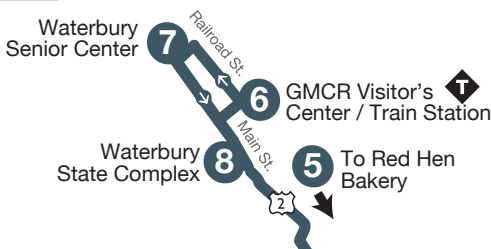

Waterbury Commuter

83

Montpelier

The bus will pick-up at the Dept. of Labor lot (Green Mountain Drive off Memorial Drive) each day at 6:45 AM and will stop there by request during all other trips.

Waterbury

MONDAY – FRIDAY

	1 State St. / People's United Bank	2 Montpelier Shaw's	3 National Life	4 Dept. of Labor	5 Red Hen Bakery	6 GMCR Visitor's Center / Train Station	7 Waterbury Senior Center	8 Waterbury State Complex	6 GMCR Visitor's Center / Train Station	7 Waterbury Senior Center	5 Red Hen Bakery	9 State St. at Bailey
		T				T			T			
	6:38	6:40	-	6:45	6:55	-	-	7:10	T7:15	7:17	7:25	7:40*
	7:42	7:45	7:50	R	8:05	-	-	8:17	8:20	8:22	8:30	8:40*
	8:42	8:45	8:50	R	9:05	-	-	9:17	9:20	9:22	9:30	9:40*
AM	9:42	9:45	R	-	-	-	-	-	-	-	-	-
PM	3:05	3:10	3:15	R	3:25	3:38	3:40	3:45	-	-	3:53	4:05*
	4:05	4:10	4:15	R	4:25	T4:38	4:40	4:45	-	-	4:53	5:05*
	5:05	5:10	5:15	R	5:25	T5:38	5:40	5:45	-	-	5:53	6:05

R Drop-off service by request. Please inform driver when boarding. For pick-up service, call 802-223-7287 Monday - Friday 7:30 AM - 4:30 PM.

T Transfers available to/from the Route 100 Commuter.

T Transfer point. Please ask driver for assistance.

* Bus continues to Shaw's and National Life. See next trip for timepoints.