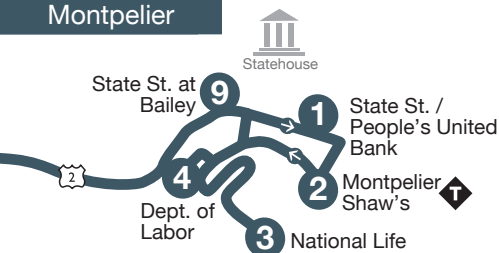

Waterbury Commuter

83

Montpelier

The bus will pick-up at the Dept. of Labor lot (Green Mountain Drive off Memorial Drive) each day at 6:45 AM and will stop there by request during all other trips.

Waterbury

MONDAY – FRIDAY

	1 State St. / People's United Bank	2 Montpelier Shaw's	3 National Life	4 Dept. of Labor	5 Red Hen Bakery	6 GMCR Visitor's Center / Train Station	7 Waterbury Senior Center	8 Waterbury State Complex	6 GMCR Visitor's Center / Train Station	7 Waterbury Senior Center	5 Red Hen Bakery	9 State St. at Bailey
		T				T			T			
	6:38	6:40	-	6:45	6:55	-	-	7:10	T7:15	7:17	7:25	7:40*
	7:42	7:45	7:50	R	8:05	-	-	8:17	8:20	8:22	8:30	8:40*
	8:42	8:45	8:50	R	9:05	-	-	9:17	9:20	9:22	9:30	9:40*
AM	9:42	9:45	R	-	-	-	-	-	-	-	-	-
PM	3:05	3:10	3:15	R	3:25	3:38	3:40	3:45	-	-	3:53	4:05*
	4:05	4:10	4:15	R	4:25	T4:38	4:40	4:45	-	-	4:53	5:05*
	5:05	5:10	5:15	R	5:25	T5:38	5:40	5:45	-	-	5:53	6:05

R Drop-off service by request. Please inform driver when boarding. For pick-up service, call 802-223-7287 Monday - Friday 7:30 AM - 4:30 PM.

T Transfers available to/from the Route 100 Commuter.

T Transfer point. Please ask driver for assistance.

* Bus continues to Shaw's and National Life. See next trip for timepoints.