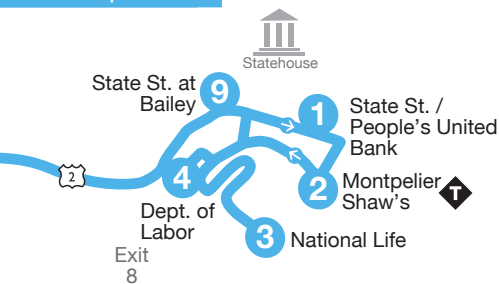

# Waterbury Commuter

83

## Montpelier

The bus will pick-up at the Dept. of Labor lot (Green Mountain Drive off Memorial Drive) each day at 6:45 AM and will stop there by request during all other trips.

## Waterbury

**R** Drop-off service by request. Please inform driver when boarding. For pick-up service, call 802-223-7287 Monday - Friday 7:30 AM - 4:30 PM.

† Transfers available to/from the Route 100 Commuter.

⬇ Transfer point – Please ask driver for assistance