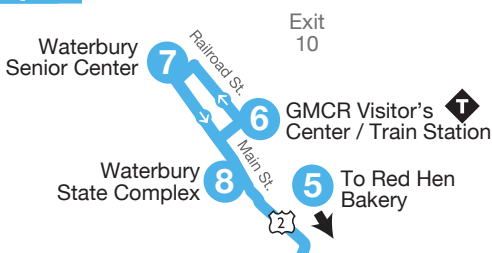

# Waterbury Commuter

83

## Montpelier

The bus will pick-up at the Dept. of Labor lot (Green Mountain Drive off Memorial Drive) each day at 6:45 AM and will stop there by request during all other trips.

### MONDAY – FRIDAY

	State St. / People's United Bank 1	Montpelier Shaw's 2	National Life 3	Dept. of Labor 4	Red Hen Bakery 5	GMCR Visitor's Center / Train Station 6	Waterbury Senior Center 7	Waterbury State Complex 8	GMCR Visitor's Center / Train Station 6	Waterbury Senior Center 7	Red Hen Bakery 5	State St. at Bailey 9
	6:38	6:40	-	6:45	6:55	-	-	7:10	†7:15	7:17	7:25	7:40
	7:42	7:45	7:50	R	8:05	-	-	8:17	8:20	8:22	8:30	8:40
	8:42	8:45	8:50	R	9:05	-	-	9:17	9:20	9:22	9:30	9:40
AM	9:42	9:45	R	-	-	-	-	-	-	-	-	-
PM	3:05	3:10	3:15	R	3:25	3:38	3:40	3:45	-	-	3:53	4:05
	4:05	4:10	4:15	R	4:25	†4:38	4:40	4:45	-	-	4:53	5:05
	5:05	5:10	5:15	R	5:25	†5:38	5:40	5:45	-	-	5:53	6:05

**R** Drop-off service by request. Please inform driver when boarding. For pick-up service, call 802-223-7287 Monday - Friday 7:30 AM - 4:30 PM.

† Transfers available to/from the Route 100 Commuter.

⬇ Transfer point – Please ask driver for assistance