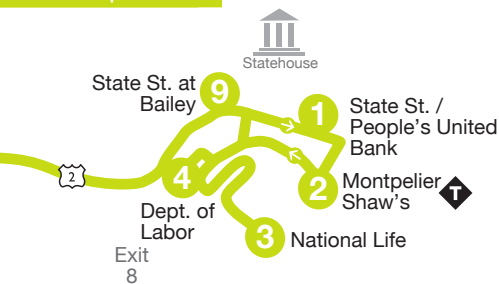

Waterbury Commuter

83

Montpelier

The bus will pick-up at the Dept. of Labor lot (Green Mountain Drive off Memorial Drive) each day at 6:45 AM and will stop there by request during all other trips.

Waterbury

MONDAY – FRIDAY

	State St. / People's United Bank 1	Montpelier Shaw's 2	National Life 3	Dept. of Labor 4	Red Hen Bakery 5	GMCR Visitor's Center / Train Station 6	Waterbury Senior Center 7	Waterbury State Complex 8	GMCR Visitor's Center / Train Station 6	Waterbury Senior Center 7	Red Hen Bakery 5	State St. at Bailey 9
	6:38	6:40	-	6:45	6:55	-	-	7:10	T 7:15	7:17	7:25	7:40
	7:42	7:45	7:50	R	8:05	-	-	8:17	8:20	8:22	8:30	8:40
	8:42	8:45	8:50	R	9:05	-	-	9:17	9:20	9:22	9:30	9:40
AM	9:42	9:45	R	-	-	-	-	-	-	-	-	-
PM	3:05	3:10	3:15	R	3:25	3:38	3:40	3:45	-	-	3:53	4:05
	4:05	4:10	4:15	R	4:25	T 4:38	4:40	4:45	-	-	4:53	5:05
	5:05	5:10	5:15	R	5:25	T 5:38	5:40	5:45	-	-	5:53	6:05

R Drop-off service by request. Please inform driver when boarding. For pick-up service, call 802-223-7287 Monday - Friday 7:30 AM - 4:30 PM.

T Transfers available to/from the Route 100 Commuter.

T Transfer point. Please ask driver for assistance.