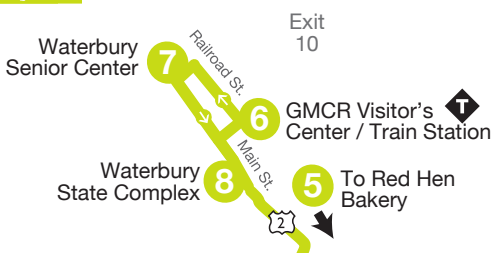

Waterbury Commuter

83

Montpelier

The bus will pick-up at the Dept. of Labor lot (Green Mountain Drive off Memorial Drive) each day at 6:45 AM and will stop there by request during all other trips.

Waterbury

MONDAY – FRIDAY

	State St. / People's United Bank 1	Montpelier Shaw's 2	National Life 3	Dept. of Labor 4	Red Hen Bakery 5	GMCR Visitor's Center / Train Station 6	Waterbury Senior Center 7	Waterbury State Complex 8	GMCR Visitor's Center / Train Station 6	Waterbury Senior Center 7	Red Hen Bakery 5	State St. at Bailey 9
	6:38	6:40	-	6:45	6:55	-	-	7:10	T 7:15	7:17	7:25	7:40
	7:42	7:45	7:50	R	8:05	-	-	8:17	8:20	8:22	8:30	8:40
	8:42	8:45	8:50	R	9:05	-	-	9:17	9:20	9:22	9:30	9:40
AM	9:42	9:45	R	-	-	-	-	-	-	-	-	-
PM	3:05	3:10	3:15	R	3:25	3:38	3:40	3:45	-	-	3:53	4:05
	4:05	4:10	4:15	R	4:25	T 4:38	4:40	4:45	-	-	4:53	5:05
	5:05	5:10	5:15	R	5:25	T 5:38	5:40	5:45	-	-	5:53	6:05

R Drop-off service by request. Please inform driver when boarding. For pick-up service, call 802-223-7287 Monday - Friday 7:30 AM - 4:30 PM.

T Transfers available to/from the Route 100 Commuter.

T Transfer point. Please ask driver for assistance.