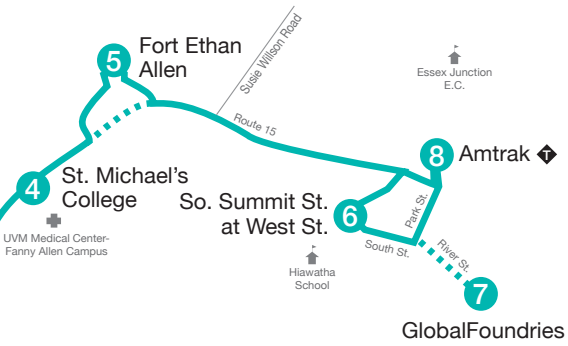

Amtrak 8	Fort Ethan Allen 5	St. Michael's College 4	Winooski Falls/ Champlain Mill 3	UVM Medical Center 2	Cherry St. 1
	6:40	6:49	6:52	6:56	H 7:00	7:05
	7:40	7:49	7:52	7:56	H 8:00	8:05
	8:40	8:49	8:52	8:56	H 9:00	9:05
	9:40	9:49	9:52	9:56	H 10:00	10:05
	10:30	10:38	10:41	10:47	10:55	11:01
	11:00	11:08	11:11	11:17	11:25	11:31
AM	11:30	11:38	11:41	11:47	11:55	12:01
PM	12:00	12:08	12:11	12:17	12:25	12:31
	12:30	12:38	12:41	12:47	12:55	1:01
	1:00	1:08	1:11	1:17	1:25	1:31
	1:30	1:38	1:41	1:47	1:55	2:01
	2:00	2:08	2:11	2:17	2:25	2:31
	2:30	2:38	2:41	2:47	2:55	3:01
	3:00	3:08	3:11	3:17	3:25	3:31
	3:30	3:38	3:41	3:47	3:55	4:01
	4:00	4:08	4:11	4:17	4:25	4:31
	4:30	4:38	4:41	4:47	4:55	5:01
	5:00	5:08	5:11	5:17	5:25	5:31
	5:30	5:38	5:41	5:47	5:55	6:01
	6:00	6:08	6:11	6:17	6:25	6:31
	6:30	-	6:37	6:43	6:51	6:57
	6:50	6:58	7:01	7:07	7:15	7:21
	8:00	8:08	8:11	8:17	8:25	8:31
	9:05	9:13	9:16	9:20	9:25	9:30
Shaded trips below operate Saturdays: August 27, 2016 - May 6, 2017						
	-	10:00	10:03	10:10	10:15	10:20
	-	11:00	11:05	11:10	11:15	11:20
	-	11:50	11:53	12:00	12:05	12:10