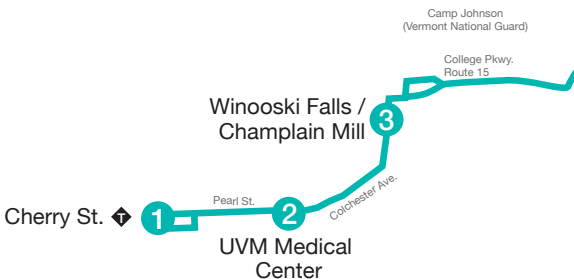

R On-board request only.

H Buses do not pull into UVM Medical Center. Drop-offs and pick-ups will be on Colchester Avenue.

Essex Junction (Saturday)

	Cherry St. 	UVM Medical Center	Winooski Falls/ Champlain Mill 	Saint Michael's College	Fort Ethan Allen	So. Summitt St. at West St.	GlobalFoundries	Amtrak 
	1	2	3	4	5	6	7	8
	6:10	H 6:13	6:16	6:19	6:23	6:30	6:34	6:40
	7:10	H 7:13	7:16	7:19	7:23	7:30	7:34	7:40
	8:15	H 8:18	8:21	8:24	8:28	8:35	-	8:40
	9:15	H 9:18	9:21	9:24	9:28	9:35	-	9:40
	9:45	9:50	9:56	9:59	10:04	10:13	-	10:18
	10:15	10:20	10:26	10:29	10:34	10:43	-	10:48
	10:45	10:50	10:56	10:59	11:04	11:13	-	11:18
	11:15	11:20	11:26	11:29	11:34	11:43	-	11:48
AM	11:45	11:50	11:56	11:59	12:04	12:13	-	12:18
PM	12:15	12:20	12:26	12:29	12:34	12:43	-	12:48
	12:45	12:50	12:56	12:59	1:04	1:13	-	1:18
	1:15	1:20	1:26	1:29	1:34	1:43	-	1:48
	1:45	1:50	1:56	1:59	2:04	2:13	-	2:18
	2:15	2:20	2:26	2:29	2:34	2:43	-	2:48
	2:45	2:50	2:56	2:59	3:04	3:13	-	3:18
	3:15	3:20	3:26	3:29	3:34	3:43	-	3:48
	3:45	3:50	3:56	3:59	4:04	4:13	-	4:18
	4:15	4:20	4:26	4:29	4:34	4:43	-	4:48
	4:45	4:50	4:56	4:59	5:04	5:13	-	5:18
	5:15	5:20	5:26	5:29	5:34	5:43	-	5:48
	5:45	5:50	5:56	5:59	6:04	6:13	6:17	6:21
	6:15	6:20	6:26	6:29	6:32	6:41	6:45	6:49
	7:15	7:20	E 7:31	7:34	7:41	7:50	7:54	7:58
	8:30	8:35	8:40	8:42	8:50	-	-	9:00

Shaded trips below operate Saturdays: **August 27, 2016 - May 6, 2017**

9:40	9:45	9:50	9:52	10:00	-	-	-
10:40	10:45	10:50	10:52	11:00	-	-	-
11:30	11:35	11:40	11:42	11:50	-	-	-

H Buses do not pull into UVM Medical Center. Drop-offs and pick-ups will be on Colchester Avenue.

 Transfer point. Please ask driver for assistance. Transfers to/from the Riverside/Winooski bus can be made at Champlain Mill.

R On-board request only.

E Travels up Barlow, to E. Spring St. and Main St. before traveling to the Champlain Mill and continuing to Essex.