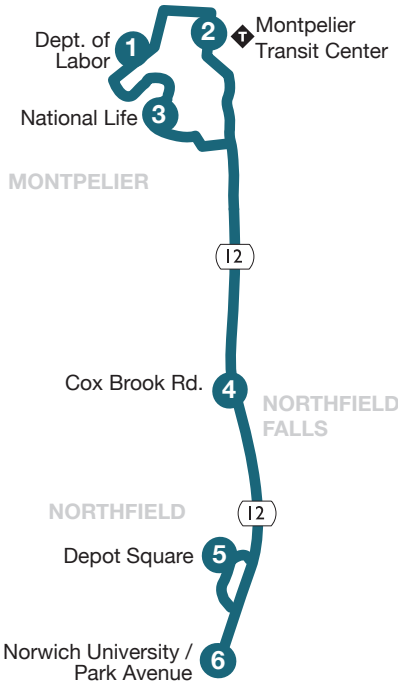

# Northfield Commuter

93

## MONDAY – FRIDAY

	1	2	3	4	5	6	5	4	3	2	1
	Dept. of Labor	Montpelier Transit Center	National Life	Cox Brook Rd. (Northfield Falls)	Depot Square	Norwich University / Park Avenue	Depot Square	Opp. Cox Brook Rd. (Northfield Falls)	National Life	Montpelier Transit Center	Dept. of Labor
AM	6:20	6:25	-	6:45	-	6:55	7:00	7:05	7:18	7:30	-
PM	-	12:10	12:15	12:30	12:35	12:40	-	12:50	R	1:05	-
	-	4:30	4:40	4:55	5:00	5:05	-	5:09	R	5:30	-
	-	5:30	5:40	5:55	6:00	6:05	-	6:09	-	6:30	R

**R** Drop-off service by on-board request. For pick-up service, call 802-223-7287 Monday - Friday 7:30 AM - 4:30 PM.