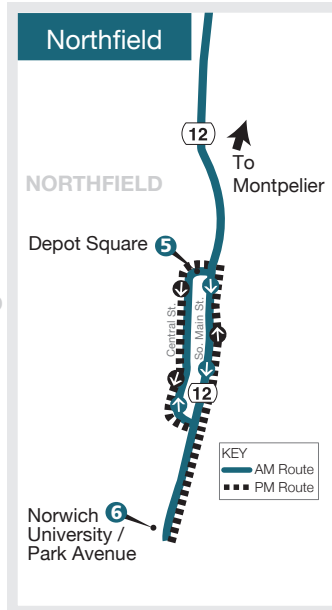

# Northfield Commuter

93

## MONDAY – FRIDAY

	1	2	3	4	5	6	5	4	3	2	1
	Dept. of Labor	Montpelier Transit Center	National Life	Cox Brook Rd. (Northfield Falls)	Depot Square	Norwich University / Park Avenue	Depot Square	Opp. Cox Brook Rd. (Northfield Falls)	National Life	Montpelier Transit Center	Dept. of Labor
AM	6:20	6:25	-	6:45	-	6:55	7:00	7:05	7:18	7:30	-
PM	-	12:10	12:15	12:30	12:35	12:40	-	12:50	R	1:05	-
	-	4:30	4:40	4:55	5:00	5:05	-	5:09	R	5:30	-
	-	5:30	5:40	5:55	6:00	6:05	-	6:09	-	6:30	R

**R** Drop-off service by on-board request. For pick-up service, call 802-223-7287 Monday - Friday 7:30 AM - 4:30 PM.