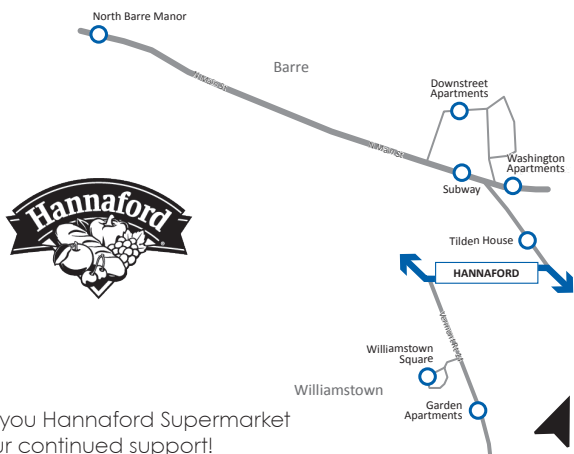

Pick-up at Hannaford
Williamstown Square
Garden Apartments

Pick-up Times

10:25 AM
10:35 AM
10:45 AM

Locations

North Barre Manor
Barre Subway
Drop-off at Hannaford

Drop-off Times

11:45 AM
11:55 AM
12:00 PM

Locations

Pick-up at Hannaford
North Barre Manor
Barre Subway

Pick-up Times

11:25 AM
11:35 AM
11:45 AM

Locations

Tilden House
Washington Apartments
Drop-off at Hannaford

Drop-off Times

12:15 PM
12:35 PM
12:45 PM

Locations

Pick-up at Hannaford
Tilden House
Washington Apartments

Pick-up Times

12:05 PM
12:15 PM

Locations

Downstreet Apartments
Drop-off at Hannaford

Pick-up Times

1:00 PM
12:05 PM

Locations

Pick-up at Hannaford
Downstreet Apartments

Thank you Hannaford Supermarket
for your continued support!