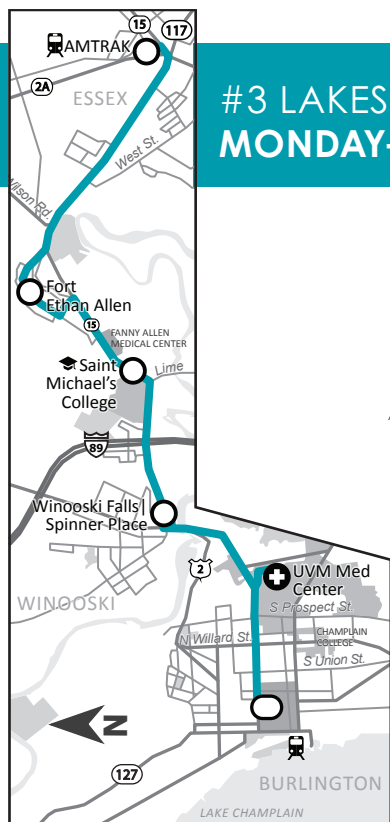

# ROUTE 2 ESSEX JUNCTION SUNDAY

	DOWNTOWN TRANSIT CENTER	UVM Medical Center	Winooski Falls at Champlain Mill	Saint Michael's College	Fort Ethan Allen at Catamount Lane	Amtrak Arrival	Amtrak Departure	Fort Ethan Allen at Catamount Lane	Saint Michael's College	Spinner Place at Champlain Mill	UVM Medical Center	DOWNTOWN TRANSIT CENTER
	8:00	8:07	8:13	8:16	8:21	8:30	8:35	8:42	8:45	8:50	8:57	9:05
	8:45	8:52	8:58	9:01	9:06	9:15	9:20	9:27	9:30	9:35	9:42	9:50
	9:30	9:37	9:43	9:46	9:51	10:00	10:05	10:12	10:15	10:20	10:27	10:35
	10:15	10:22	10:28	10:31	10:36	10:45	10:50	10:57	11:00	11:05	11:12	11:20
	11:00	11:07	11:13	11:16	11:21	11:30	11:35	11:42	11:45	11:50	11:57	12:05
AM	11:45	11:52	11:58	12:01	12:06	12:15	12:20	12:27	12:30	12:35	12:42	12:50
PM	12:30	12:37	12:43	12:46	12:51	1:00	1:05	1:12	1:15	1:20	1:27	1:35
	1:15	1:22	1:28	1:31	1:36	1:45	1:50	1:57	2:00	2:05	2:12	2:20
	2:00	2:07	2:13	2:16	2:21	2:30	2:35	2:42	2:45	2:50	2:57	3:05
	2:45	2:52	2:58	3:01	3:06	3:15	3:20	3:27	3:30	3:35	3:42	3:50
	3:30	3:37	3:43	3:46	3:51	4:00	4:05	4:12	4:15	4:20	4:27	4:35
	4:15	4:22	4:28	4:31	4:36	4:45	4:50	4:57	5:00	5:05	5:12	5:20
	5:00	5:07	5:13	5:16	5:21	5:30	5:35	5:42	5:45	5:50	5:57	6:05
	5:45	5:52	5:58	6:01	6:06	6:15	6:20	6:27	6:30	6:35	6:42	6:50
	6:30	6:37	6:43	6:46	6:51	7:00	7:05	7:12	7:15	7:20	7:27	7:35

## #3 LAKESIDE MONDAY-FRIDAY

	Lakeside Community	DOWNTOWN TRANSIT CENTER
AM	6:05	6:15
	6:20	6:30