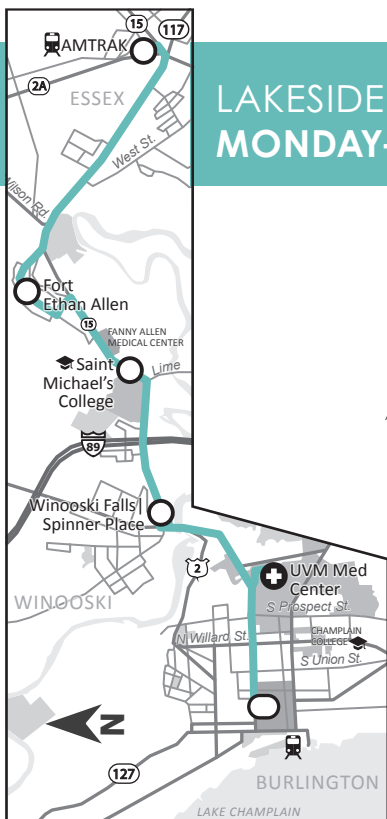

ESSEX JUNCTION SUNDAY

2

	DOWNTOWN TRANSIT CENTER	UVM Medical Center	Winooski Falls at Champlain Mill	Saint Michael's College	Fort Ethan Allen at Catamount Lane	Amtrak Arrival	Amtrak Departure	Fort Ethan Allen at Catamount Lane	Saint Michael's College	Spinner Place at Champlain Mill	UVM Medical Center	DOWNTOWN TRANSIT CENTER
	8:00	8:07	8:13	8:16	8:21	8:30	8:40	8:47	8:50	8:55	9:02	9:10
	8:45	8:52	8:58	9:01	9:06	9:15	9:25	9:32	9:35	9:40	9:47	9:55
	9:30	9:37	9:43	9:46	9:51	10:00	10:10	10:17	10:20	10:25	10:32	10:40
	10:15	10:22	10:28	10:31	10:36	10:45	10:55	11:02	11:05	11:10	11:17	11:25
	11:00	11:07	11:13	11:16	11:21	11:30	11:40	11:47	11:50	11:55	12:02	12:10
AM	11:45	11:52	11:58	12:01	12:06	12:15	12:25	12:32	12:35	12:40	12:47	12:55
PM	12:30	12:37	12:43	12:46	12:51	1:00	1:10	1:17	1:20	1:25	1:32	1:40
	1:15	1:22	1:28	1:31	1:36	1:45	1:55	2:02	2:05	2:10	2:17	2:25
	2:00	2:07	2:13	2:16	2:21	2:30	2:40	2:47	2:50	2:55	3:02	3:10
	2:45	2:52	2:58	3:01	3:06	3:15	3:25	3:32	3:35	3:40	3:47	3:55
	3:30	3:37	3:43	3:46	3:51	4:00	4:10	4:17	4:20	4:25	4:32	4:40
	4:15	4:22	4:28	4:31	4:36	4:45	4:55	5:02	5:05	5:10	5:17	5:25
	5:00	5:07	5:13	5:16	5:21	5:30	5:40	5:47	5:50	5:55	6:02	6:10
	5:45	5:52	5:58	6:01	6:06	6:15	6:25	6:32	6:35	6:40	6:47	6:55
	6:30	6:37	6:43	6:46	6:51	7:00	7:10	7:17	7:20	7:25	7:32	7:40

LAKESIDE COMMUTER MONDAY-FRIDAY

3

	Lakeside Community	DOWNTOWN TRANSIT CENTER
AM	6:05	6:15
	6:20	6:30