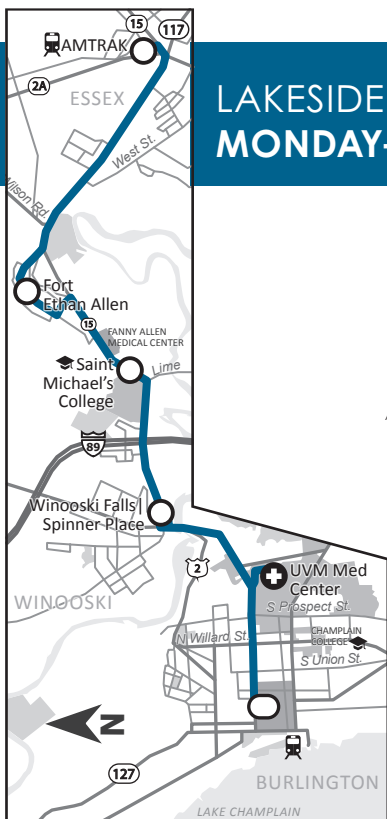

ESSEX JUNCTION SUNDAY

2

	DOWNTOWN TRANSIT CENTER	UVM Medical Center	Winooski Falls at Champlain Mill	Saint Michael's College	Fort Ethan Allen at Catamount Lane	Amtrak Arrival	Amtrak Departure	Fort Ethan Allen at Catamount Lane	Saint Michael's College	Spinner Place at Champlain Mill	UVM Medical Center	DOWNTOWN TRANSIT CENTER
	8:00	8:07	8:13	8:16	8:21	8:30	8:40	8:47	8:50	8:55	9:02	9:10
	8:45	8:52	8:58	9:01	9:06	9:15	9:25	9:32	9:35	9:40	9:47	9:55
	9:30	9:37	9:43	9:46	9:51	10:00	10:10	10:17	10:20	10:25	10:32	10:40
	10:15	10:22	10:28	10:31	10:36	10:45	10:55	11:02	11:05	11:10	11:17	11:25
	11:00	11:07	11:13	11:16	11:21	11:30	11:40	11:47	11:50	11:55	12:02	12:10
AM	11:45	11:52	11:58	12:01	12:06	12:15	12:25	12:32	12:35	12:40	12:47	12:55
PM	12:30	12:37	12:43	12:46	12:51	1:00	1:10	1:17	1:20	1:25	1:32	1:40
	1:15	1:22	1:28	1:31	1:36	1:45	1:55	2:02	2:05	2:10	2:17	2:25
	2:00	2:07	2:13	2:16	2:21	2:30	2:40	2:47	2:50	2:55	3:02	3:10
	2:45	2:52	2:58	3:01	3:06	3:15	3:25	3:32	3:35	3:40	3:47	3:55
	3:30	3:37	3:43	3:46	3:51	4:00	4:10	4:17	4:20	4:25	4:32	4:40
	4:15	4:22	4:28	4:31	4:36	4:45	4:55	5:02	5:05	5:10	5:17	5:25
	5:00	5:07	5:13	5:16	5:21	5:30	5:40	5:47	5:50	5:55	6:02	6:10
	5:45	5:52	5:58	6:01	6:06	6:15	6:25	6:32	6:35	6:40	6:47	6:55
	6:30	6:37	6:43	6:46	6:51	7:00	7:10	7:17	7:20	7:25	7:32	7:40

LAKESIDE COMMUTER MONDAY-FRIDAY

3

	Lakeside Community	DOWNTOWN TRANSIT CENTER
AM	6:05	6:15
	6:20	6:30