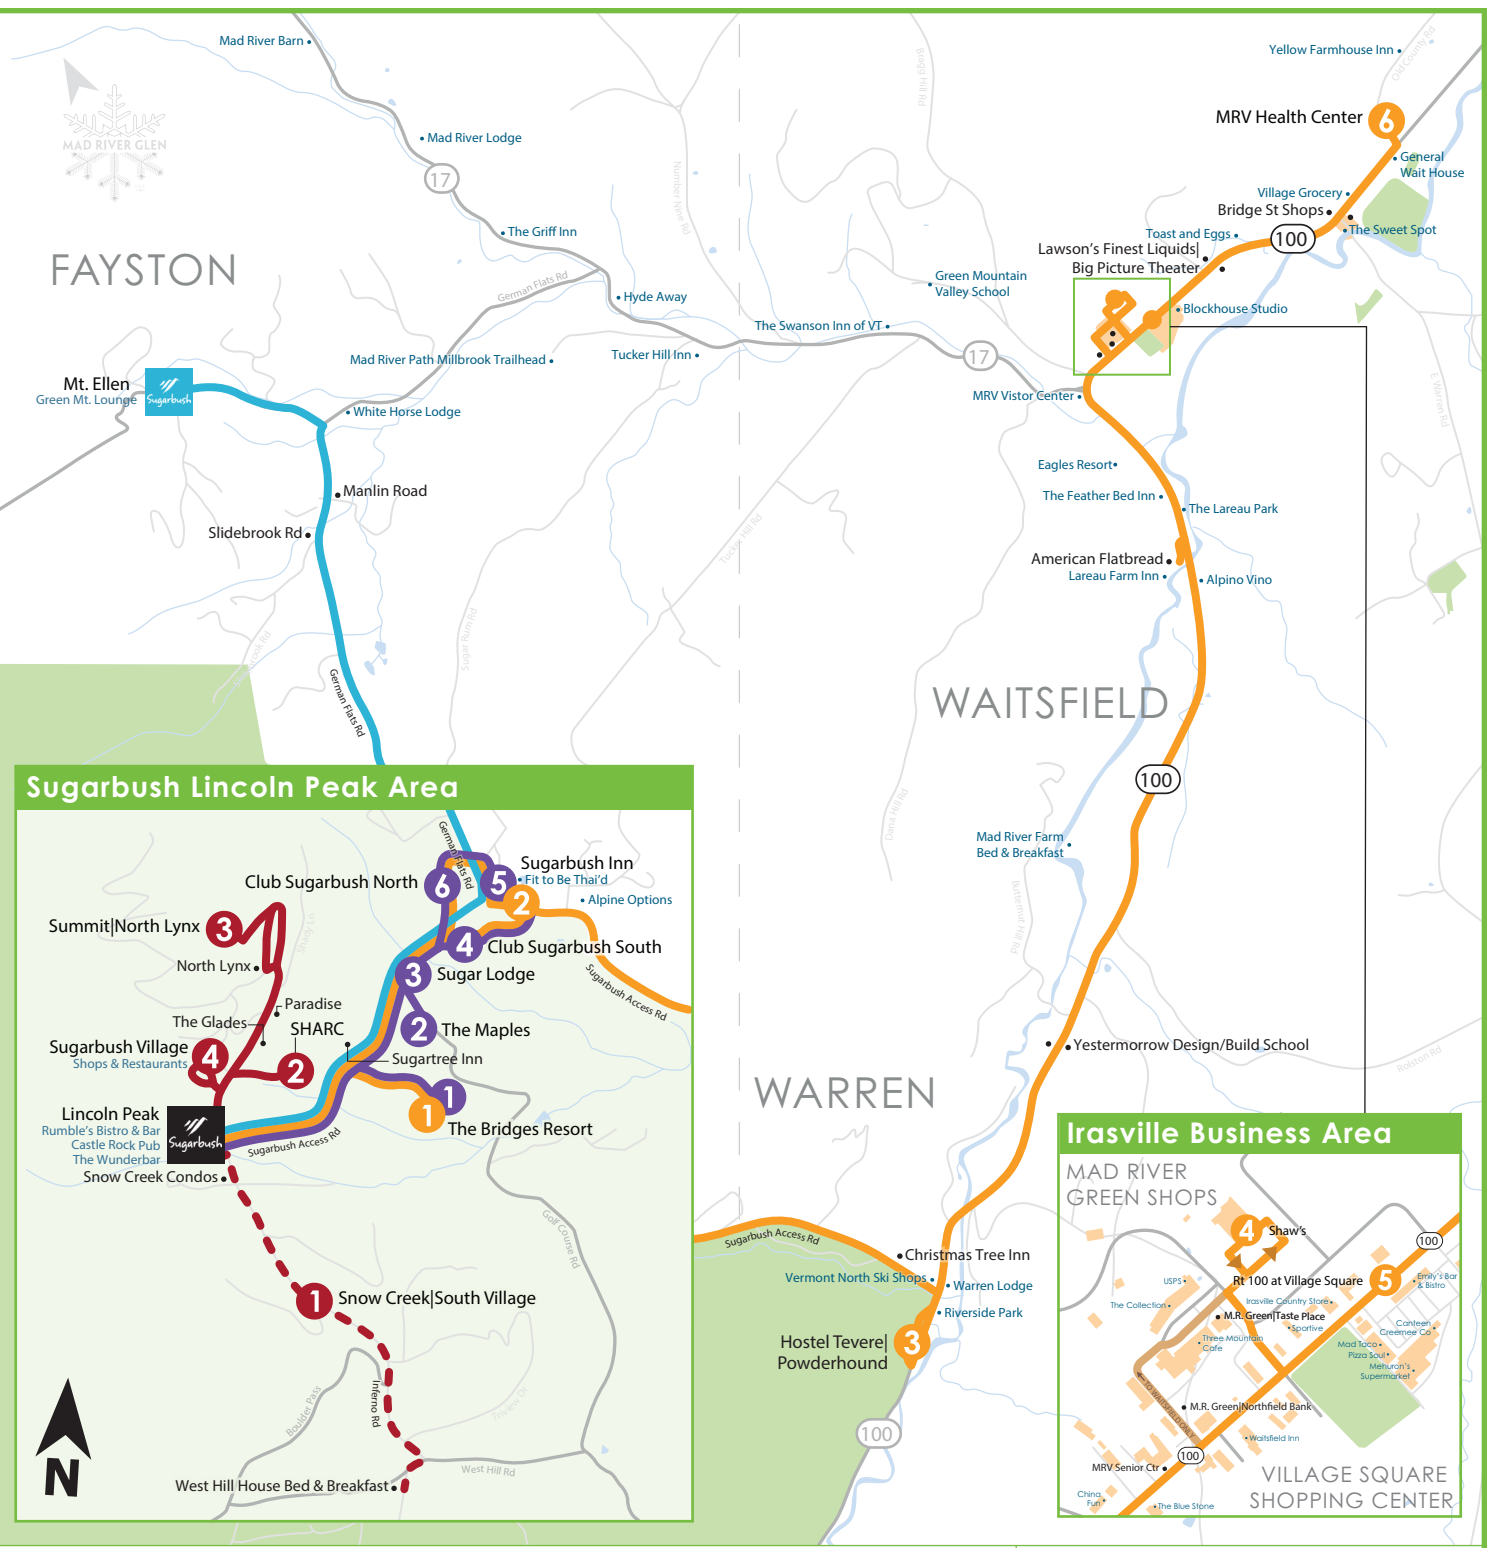

Mad Bus Routes

- Rt. 120 Valley Floor (Orange line)
- Rt. 122 Mt. Ellen (Blue line)
- #124 Mountain Condos (Red line)
- Rt. 125 Access Road (Purple line)
- Limited Inferno Road Service (Dashed red line)

Key

- Scheduled Service Stops (Orange, Blue, Red, Purple circles)
- Non-Scheduled Service Stops (Small orange, blue, red, purple dots)
- Points of Interest (Small blue dots)