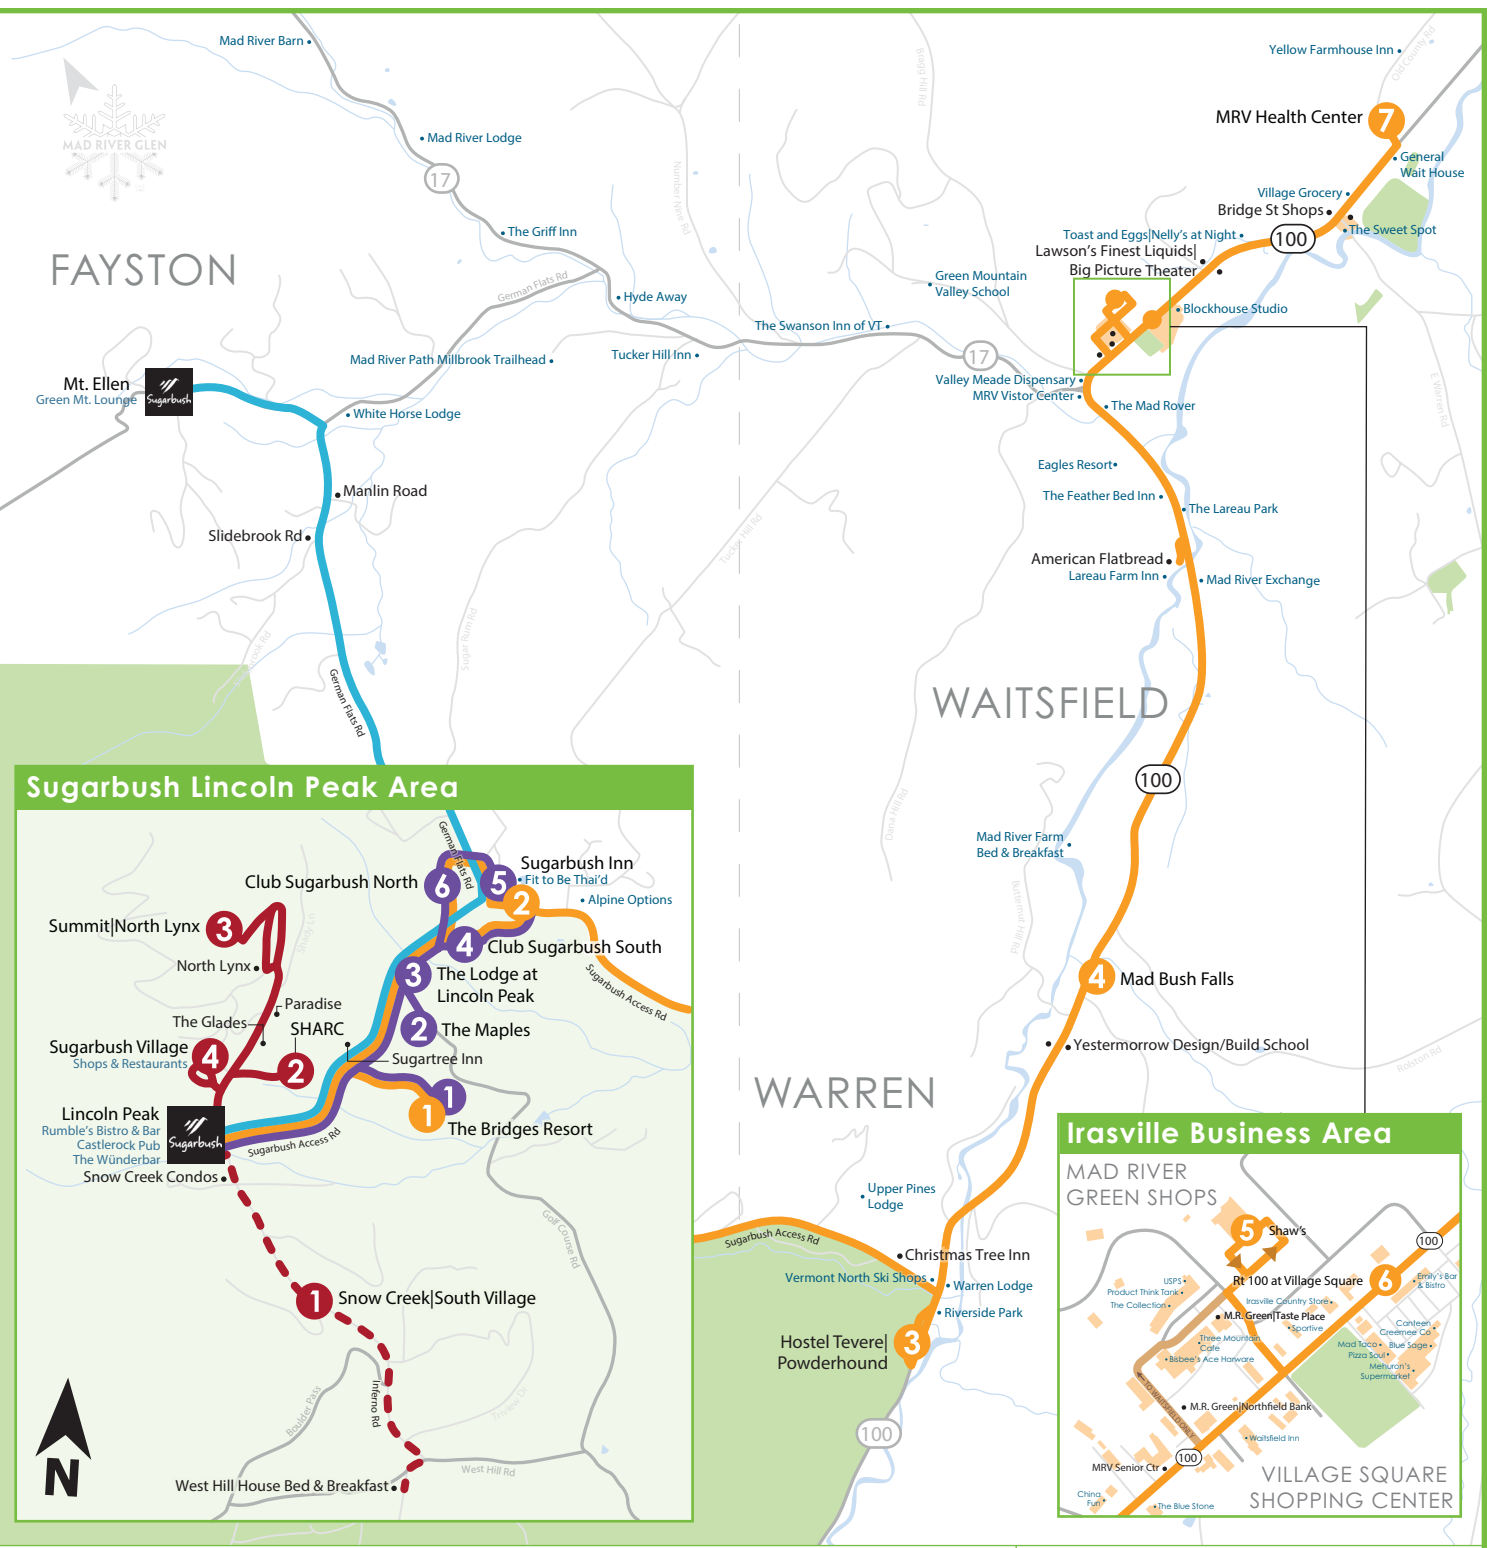

Mad Bus Routes

- Rt. 120 Valley Floor
- Rt. 122 Mt. Ellen
- Rt. 124 Mountain Condos
- Rt. 125 Access Road
- Limited Inferno Road Service

Key

- Scheduled Service Stops
- Non-Scheduled Service Stops
- Points of Interest