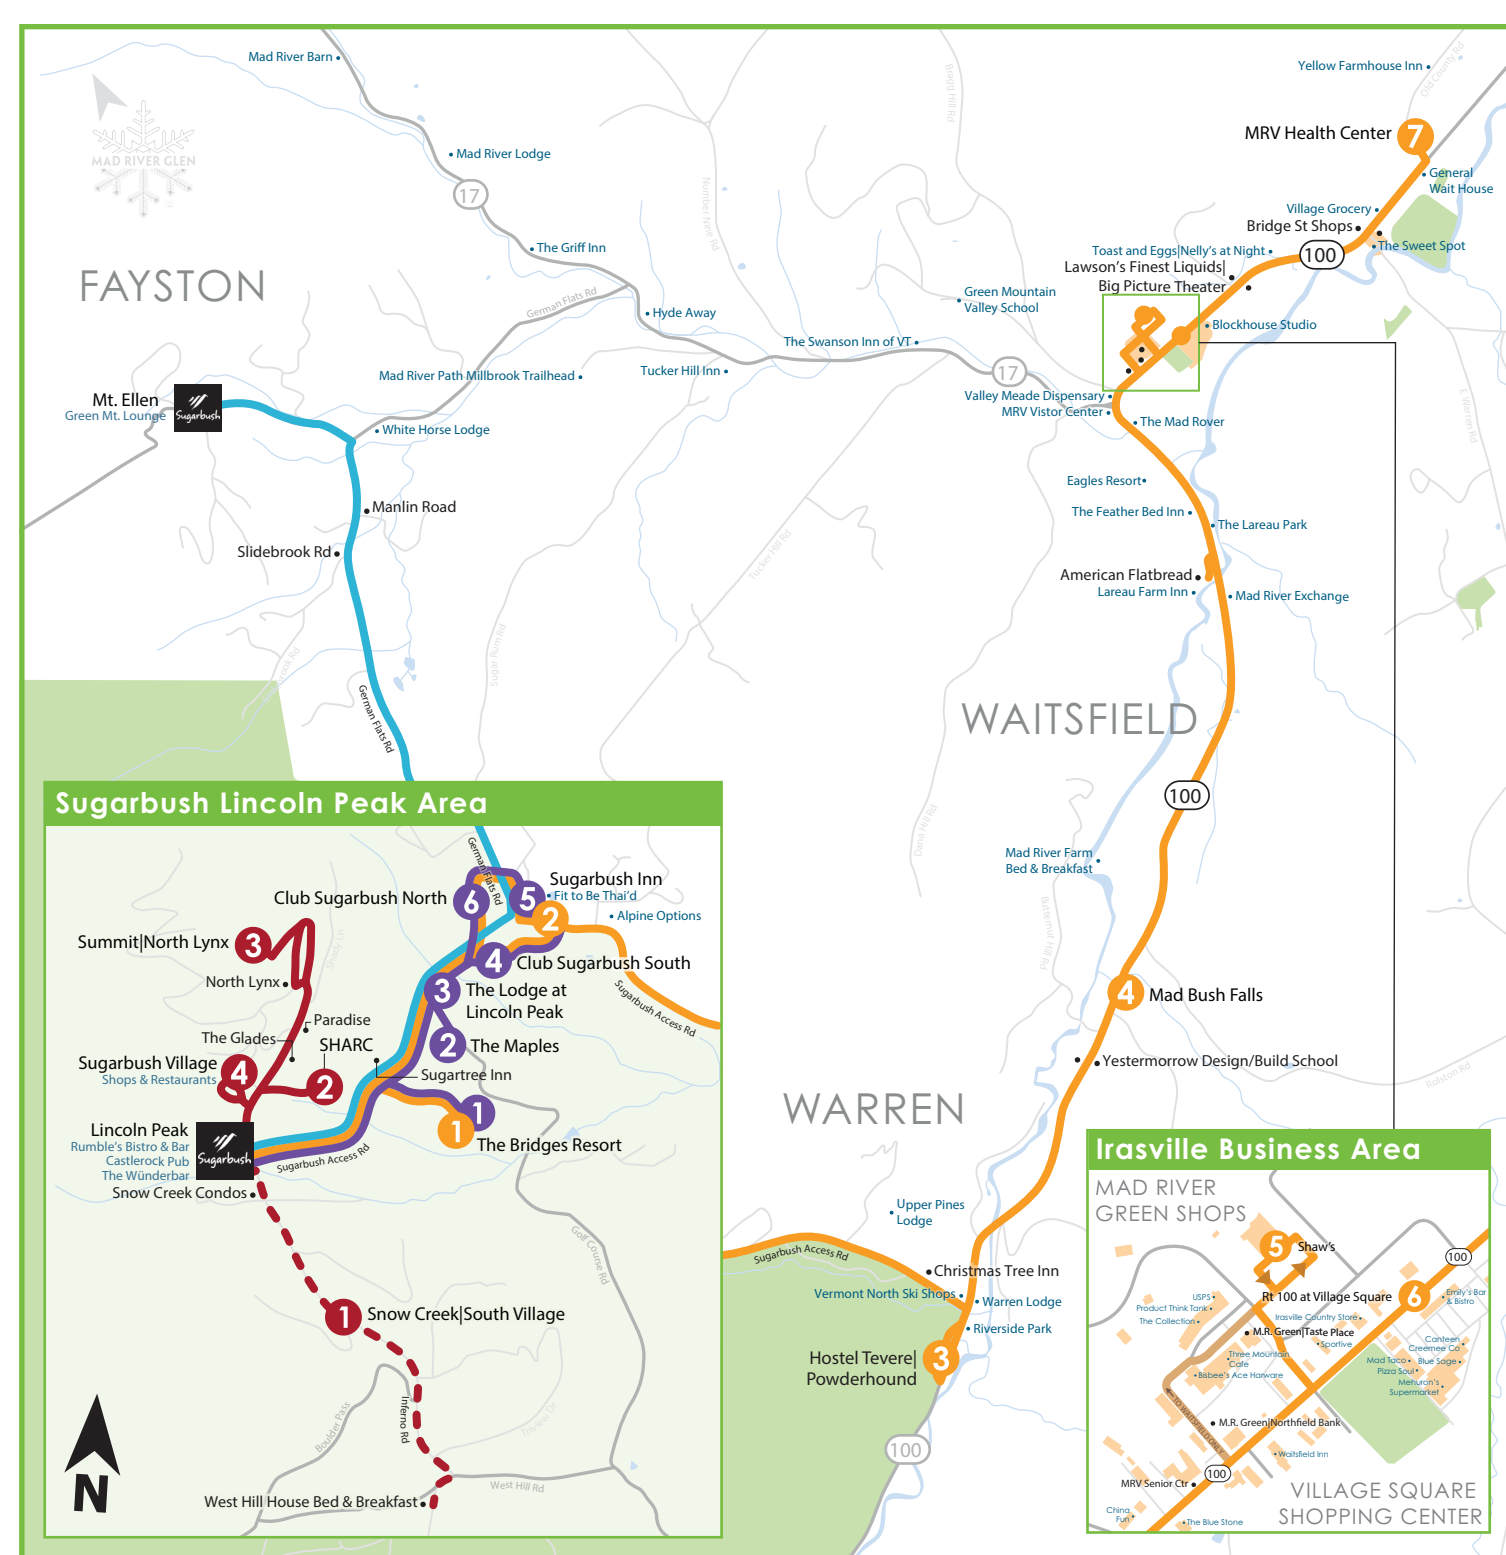

TO WAITSFIELD

	Sugarbush Lincoln Peak	The Bridges	Sugarbush Inn	Hostel Tevere | Powder Hound Condos	Mad Bush Falls	Mad River Green Shops | Shaw's	Rt 100 at Village Square	MRV Health Center
	1	2	3	4	5	6	7	
8:00	8:02	8:04	—	8:09	8:14	8:17	8:20	
9:00	9:02	9:04	—	9:09	9:14	9:17	9:20	
10:00	10:02	10:04	—	10:09	10:14	10:17	10:20	
AM 11:00	11:02	11:04	—	11:09	11:14	11:17	11:20	
PM 12:00	12:02	12:04	R	12:09	12:14	12:17	12:20	
1:00	1:02	1:04	R	1:09	1:14	1:17	1:20	
2:00	2:02	2:04	R	2:09	2:14	2:17	2:20	
3:00	3:02	3:04	R	3:09	3:14	3:17	3:20	
4:00	4:02	4:04	R	4:09	4:14	4:17	4:20	
5:00	5:02	5:04	R	5:09	5:14	5:17	5:20	
6:00	6:02	6:04	R	6:09	6:14	6:17	6:20	
7:00	7:02	7:04	R	7:09	7:14	7:17	7:20	
8:00	8:02	8:04	R	8:09	8:14	8:17	8:20	
9:00	9:02	9:04	R	10:09	9:14	9:17	9:20	

TO LINCOLN PEAK

	MRV Health Center	Rt 100 at Village Square	Mad River Green Shops | Shaw's	Hostel Tevere | Powder Hound Condos	Sugarbush Inn	The Bridges	Sugarbush Lincoln Peak
	7	6	5	3	2	1	
7:20	7:24	7:26	—	7:37	7:38	7:43	
8:20	8:24	8:27	8:36	R	R	8:43	
9:20	9:24	9:27	9:36	R	R	9:43	
10:20	10:24	10:27	10:36	R	R	10:43	
AM 11:20	11:24	11:27	11:36	R	R	11:43	
PM 12:20	12:24	12:27	—	R	R	12:40	
1:20	1:24	1:27	—	R	R	1:40	
2:20	2:24	2:27	—	R	R	2:40	
3:20	3:24	3:27	—	R	R	3:40	
4:20	4:24	4:27	—	R	R	4:40	
5:20	5:24	5:27	—	R	R	5:40	
6:20	6:24	6:27	—	R	R	6:40	
7:20	7:24	7:27	—	R	R	7:40	
8:20	8:24	8:27	—	R	R	8:40	
9:20	9:24	9:27	—	R	R	9:40	

R Bus will stop by on-board request only. Please notify the bus operator.

Green Mountain Transit | 802-223-7287
www.RideGMT.com | info@RideGMT.com

Mad Bus Routes

- Rt. 120 Valley Floor
- Rt. 122 Mt. Ellen
- Rt. 124 Mountain Condos
- Rt. 125 Access Road
- - - Limited Inferno Road Service

Key

- ● ● ● Scheduled Service Stops
- Non-Scheduled Service Stops
- Points of Interest