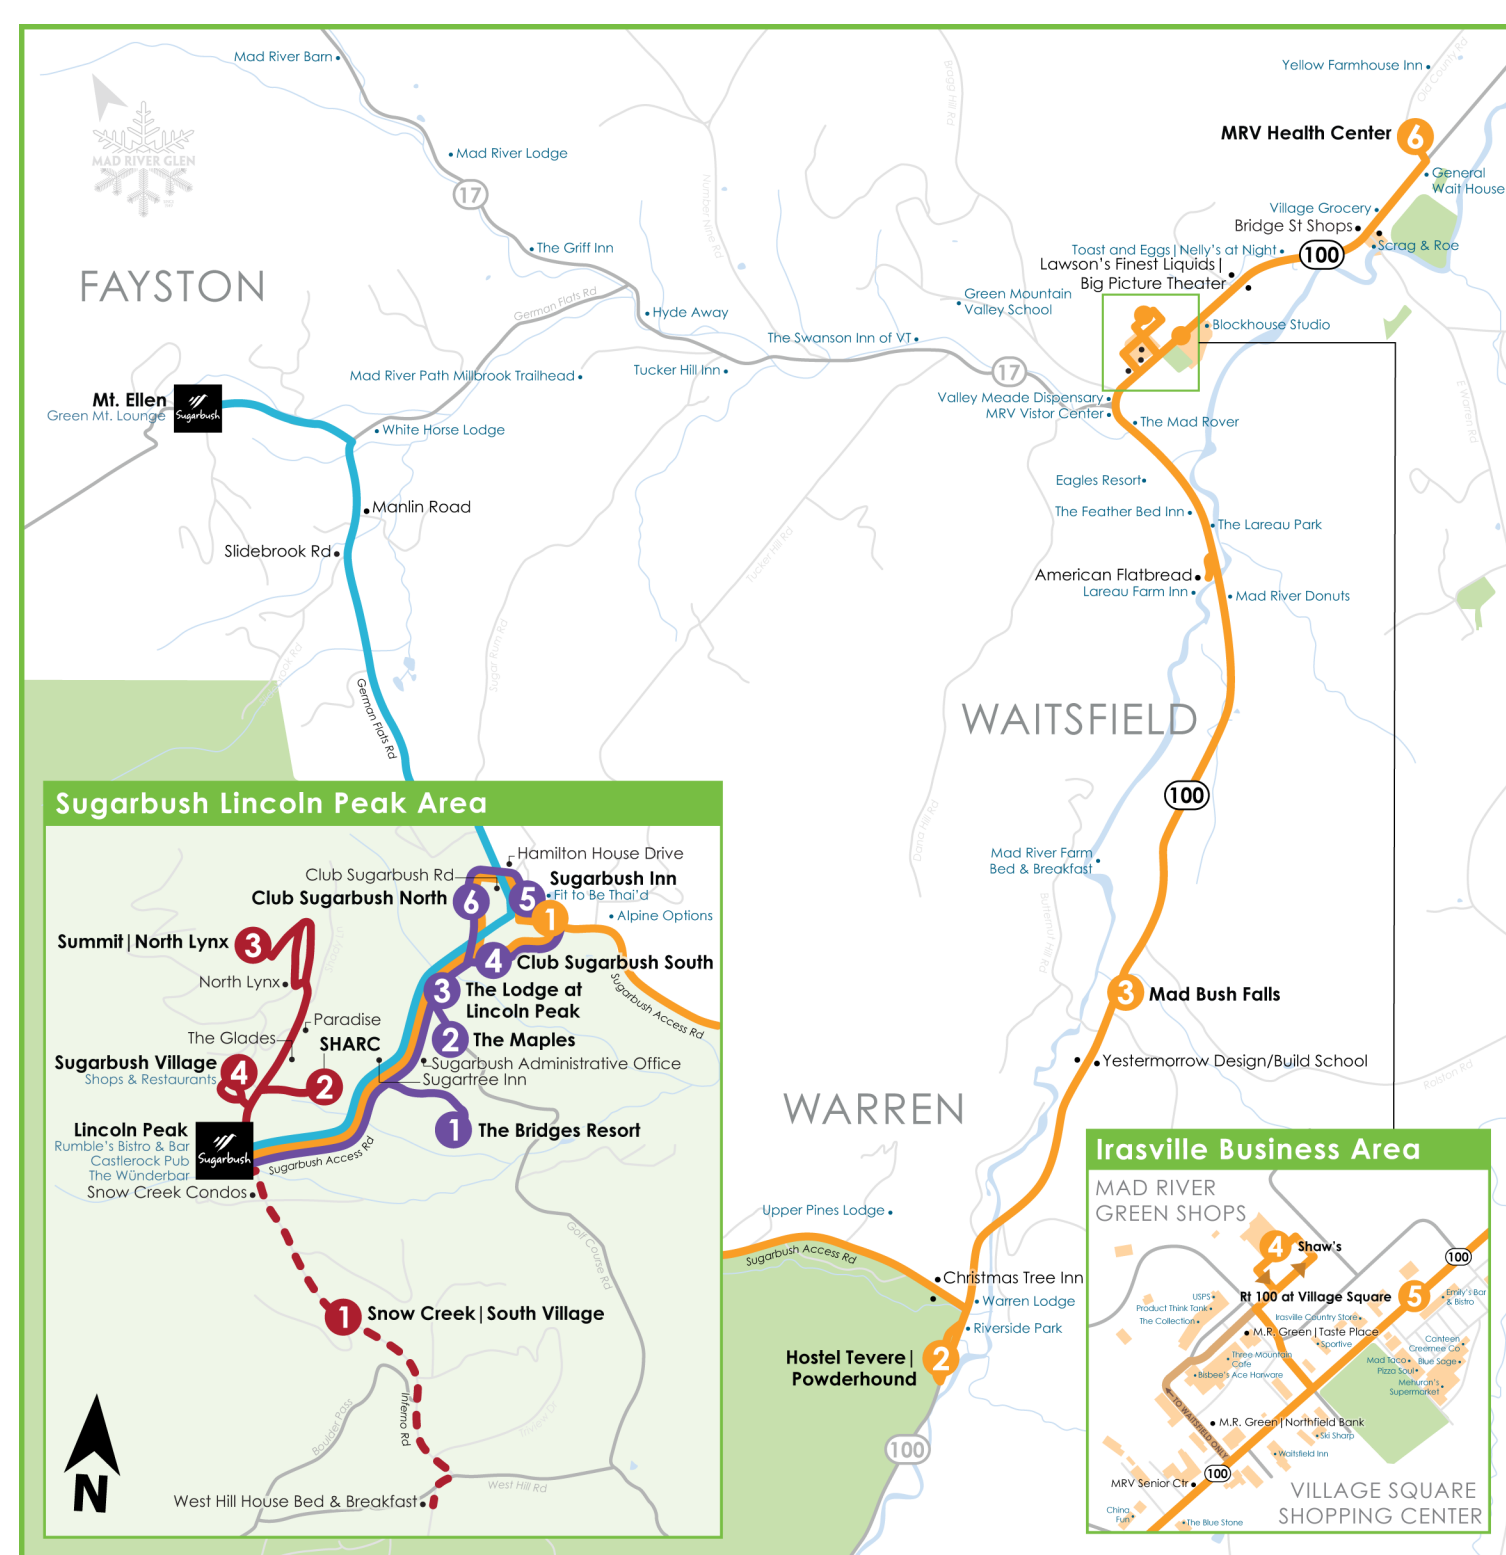

Mad Bus Routes

- Rt. 120 Valley Floor
- Rt. 122 Mt. Ellen
- Rt. 124 Mountain Condos
- Rt. 125 Access Road
- Limited Inferno Road Service

Key

- Scheduled Service Stops
- Non-Scheduled Service Stops
- Points of Interest