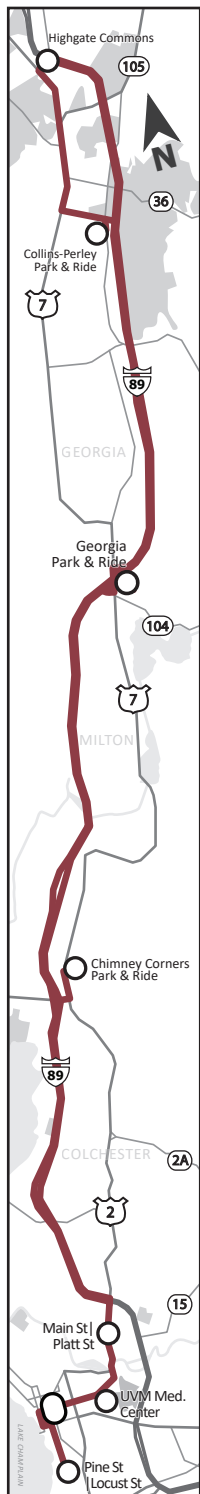

ROUTE #96 ST. ALBANS LINK EXPRESS MONDAY-FRIDAY

NEIGHBORHOOD SPECIALS MONDAY-FRIDAY

BURLINGTON TO ST. ALBANS

	Pine Street Locust Street	◆ DOWNTOWN TRANSIT CENTER	UVM Medical Center	(Winooski)/Main Street Platt Street	P Georgia Park & Ride	P Collins-Perley Park & Ride	P Highgate Commons
	—	5:40	—	5:45	R	—	6:30
AM	6:33	6:40	—	6:45	7:15	—	7:30
PM	4:33	4:50	5:00	5:07	5:35	5:47	6:00
	5:18	5:35	5:45	5:52	6:15	6:26	6:35

ST. ALBANS TO BURLINGTON

	P Highgate Commons	P Collins-Perley Park & Ride	P Georgia Park & Ride	(Winooski)/Main Street Platt Street	UVM Medical Center	◆ DOWNTOWN TRANSIT CENTER	Pine Street Lakeside Avenue
	6:30	6:42	6:56	7:20	7:25	7:35	7:40
AM	7:30	7:42	7:56	8:20	8:25	8:35	8:40
PM	6:00	—	6:12*	R	—	6:40	—
	6:35	—	—	7:16	—	7:20	—

- P** Commuter parking available at this stop.
- R** Bus will stop by on-board request only.
- ◆** Transfer point. Please ask bus operator for assistance.
- * Bus will stop at Chimney Corners Park and Ride by request.

Route maps for AM and PM Neighborhood Specials can be found online at RideGMT.com/gmt-schedules.

#326 to Edmunds, Integrated Arts Academy

Pick-up Times

7:25 AM

7:45 AM

7:55 AM

8:03 AM

8:08 AM