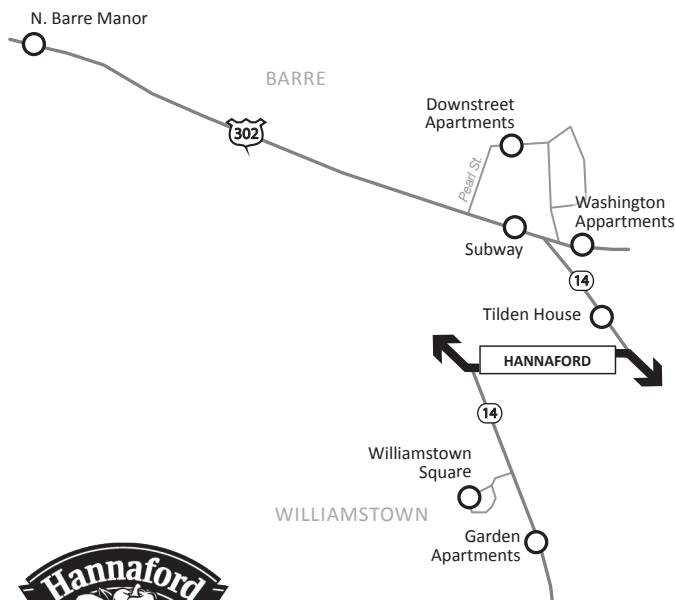

HANNAFORD SHOPPING SPECIAL TUESDAY

*Bus will be rescheduled if a holiday falls on a Tuesday

Pick-up Times

9:45 AM
9:50 AM
10:10 AM
10:45 AM

Locations

Williamstown Square
Garden Apartments
Drop-off at Hannaford
Pick-up at Hannaford

Pick-up Times

10:25 AM
10:35 AM
10:45 AM
11:45 AM

Locations

N Barre Manor
Subway
Drop-off at Hannaford
Pick-up at Hannaford

Pick-up Times

11:25 AM
11:35 AM
11:45 AM
12:15 PM

Locations

Tilden House
Washington Apartments
Drop-off at Hannaford
Pick-up at Hannaford

Pick-up Times

12:05 PM
12:15 PM
1:00 PM

Locations

Downstreet Apartments
Drop-off at Hannaford
Pick-up at Hannaford

Thank you Hannaford Supermarket for your continued support!